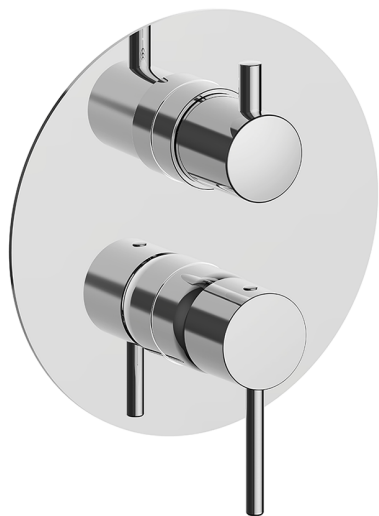

Exposed part for Single Lever One Box Valve ONE BOX_K20BM030

MODEL

K20BM030

Exposed part for Single Lever One Box Valve, with 2-3 outlet diverter, Minimum depth of installation: 67 mm, without concealed part, for items ZB00B030-ZB00B031

AVAILABLE FINISHINGS

-  **21** 21 Chrome
-  **26** 26 Old Copper
-  **2F** 2F Brushed Nickel
-  **2W** 2W Brushed Gold
-  **40** 40 Matt Black
-  **4Q** 4Q Matt White

CHARACTERISTICS

Cartridge Spare Parts **ZZ97179000**

35 mm Cartridge

Installation **Concealed**

Required concealed parts **ZB00B031**

ZB00B030

One Box Universal Concealed Part ONE BOX_ZB00B031

MODEL **ZB00B031**

One Box Universal Concealed Part, for 1 or 2 or 3 outlet thermostatic or single lever, without trim kit, with noise reducers, with sealing gasket

AVAILABLE FINISHINGS

CHARACTERISTICS

Concealed	1
Installation	Concealed

Thermostatic

The Huber thermostatic is your personal water manager, helping you to handle, control and save water and energy.

One Box Universal Concealed Part ONE BOX_ZB00B030