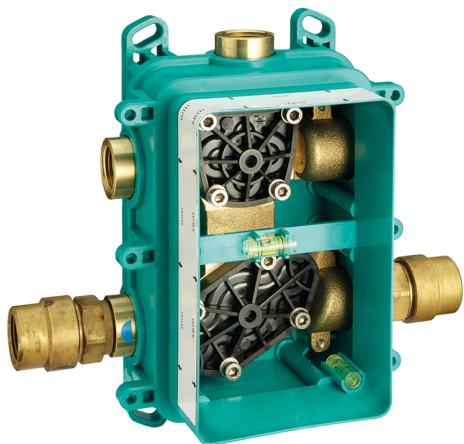

Exposed part for Single Lever One Box Valve ONE BOX_K20BM030

MODEL

K20BM030

Exposed part for Single Lever One Box Valve, with 2-3 outlet diverter, Minimum depth of installation: 67 mm, without concealed part, for items ZB00B030-ZB00B031

AVAILABLE FINISHINGS

-  **21** 21 Chrome
-  **26** 26 Old Copper
-  **2F** 2F Brushed Nickel
-  **2W** 2W Brushed Gold
-  **40** 40 Matt Black
-  **4Q** 4Q Matt White

CHARACTERISTICS

Cartridge Spare Parts **ZZ97179000**

35 mm Cartridge

Installation **Concealed**

Required concealed parts **ZB00B031**

ZB00B030

One Box Universal Concealed Part ONE BOX_ZB00B031

MODEL **ZB00B031**

One Box Universal Concealed Part, for 1 or 2 or 3 outlet thermostatic or single lever, without trim kit, with noise reducers, with sealing gasket

AVAILABLE FINISHINGS

CHARACTERISTICS

Concealed	1
Installation	Concealed

Thermostatic

The Huber thermostatic is your personal water manager, helping you to handle, control and save water and energy.

One Box Universal Concealed Part ONE BOX_ZB00B030