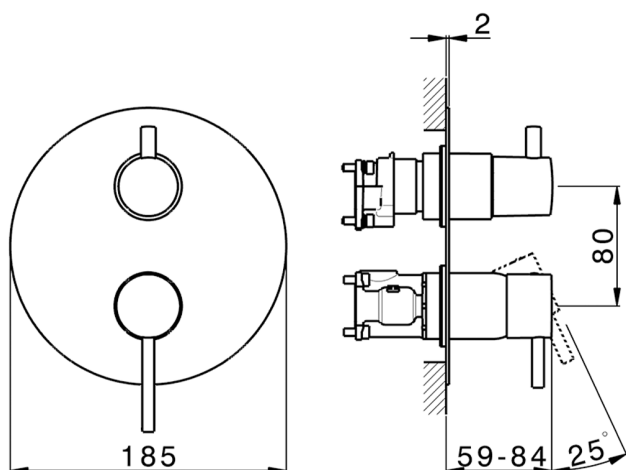

Exposed part for Single Lever One Box Valve ONE BOX_K20BM030

MODEL

K20BM030

Exposed part for Single Lever One Box Valve, with 2-3 outlet diverter, Minimum depth of installation: 67 mm, without concealed part, for items ZB00B030-ZB00B031

AVAILABLE FINISHINGS

-  **21** 21 Chrome
-  **26** 26 Old Copper
-  **2F** 2F Brushed Nickel
-  **2W** 2W Brushed Gold
-  **40** 40 Matt Black
-  **4Q** 4Q Matt White

CHARACTERISTICS

Cartridge Spare Parts **ZZ97179000**

35 mm Cartridge

Installation **Concealed**

Required concealed parts **ZB00B031**

ZB00B030

One Box Universal Concealed Part ONE BOX_ZB00B031

MODEL **ZB00B031**

One Box Universal Concealed Part, for 1 or 2 or 3 outlet thermostatic or single lever, without trim kit, with noise reducers, with sealing gasket