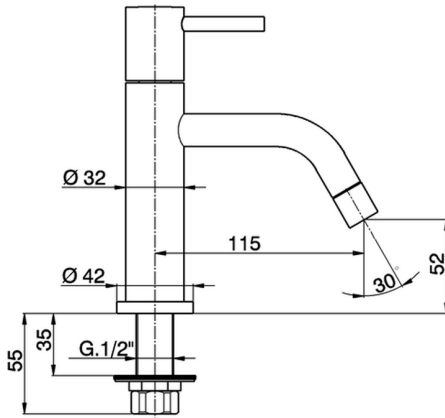

Pillar tap TRATTO EVO_TV000900

MODEL **TV000900**

Pillar tap, without automatic pop up waste

AVAILABLE FINISHINGS

CHARACTERISTICS

2024-12-18