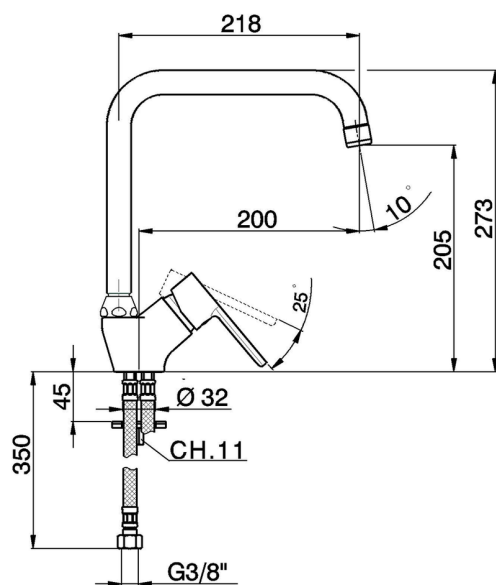

## Single lever sink mixer KITCHEN\_H2002520

MODEL **H2002520**

Single lever sink mixer, swivel spout, G.3/8" stainless steel flexible hoses

AVAILABLE FINISHINGS

CHARACTERISTICS

Cartridge Spare Parts **ZZ95409000**

**35 mm Cartridge**

### EcoStop

EcoStop feature limits water flow to approximately 50% of maximum output with one point of resistance on setting. Push slightly past the middle stop only when full water output is required. This will save water up to 50%.