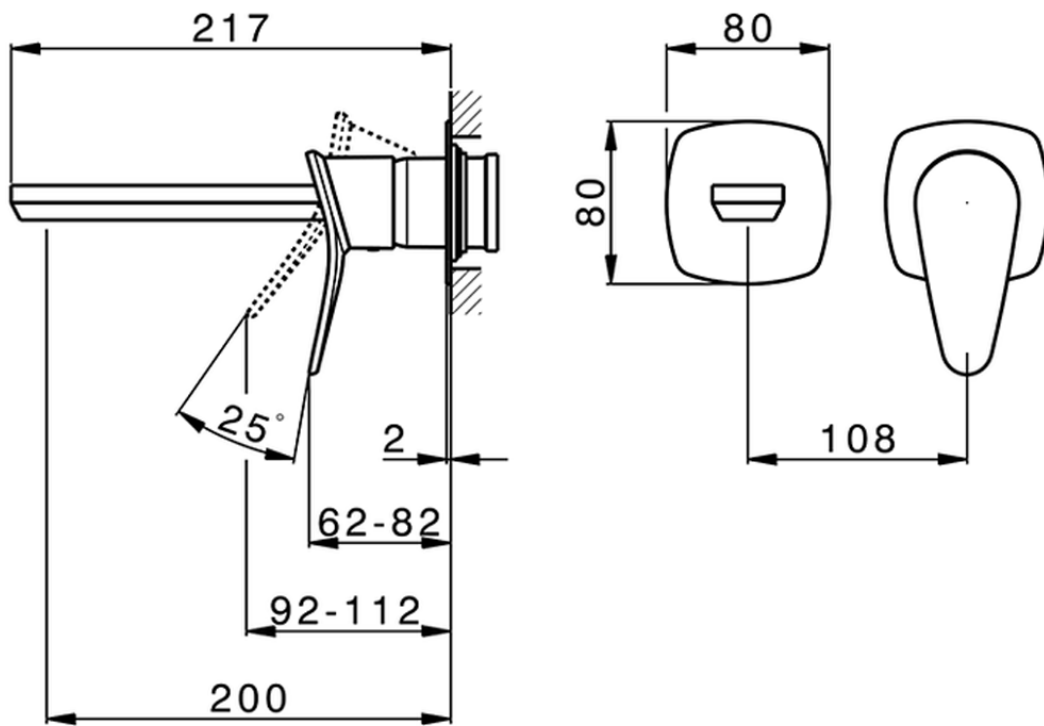

Exposed part for single lever washbasin valve HARLOCK\_HC005511

HC005511

<https://en.huberitalia.com/exposed-part-for-single-lever-washbasin-valve-harlock-hc005511>

Piastra/Plate/Plaque/Platte/Placa

2-3mm: XX 56-76

10mm: XX 48-68