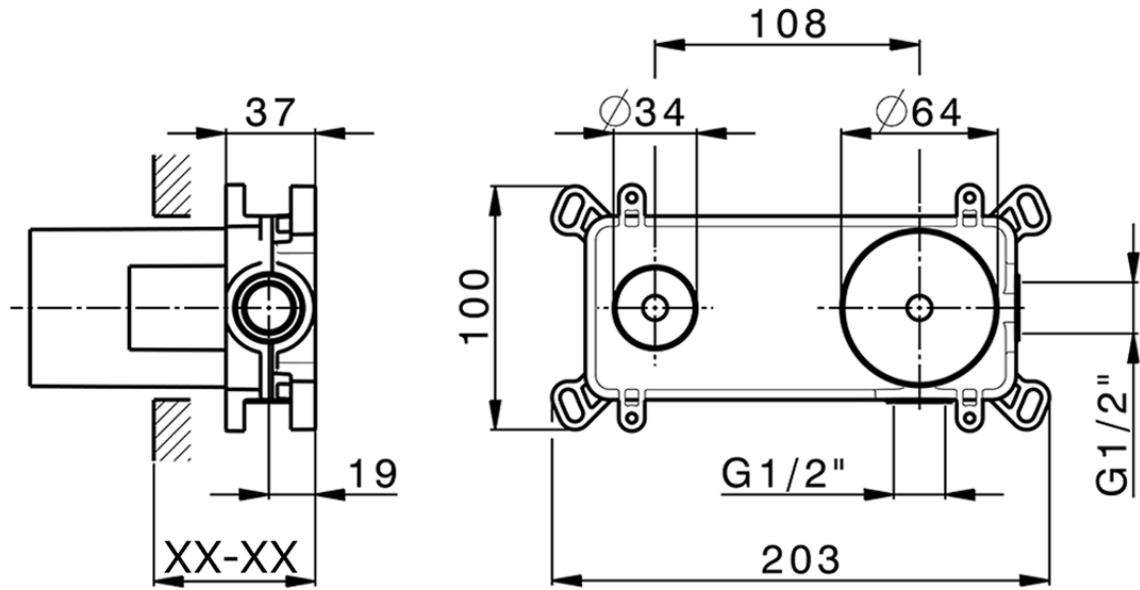

Exposed part for single lever washbasin valve HARLOCK_HC005511

HC005511

<https://en.huberitalia.com/exposed-part-for-single-lever-washbasin-valve-harlock-hc005511>

Piastra/Plate/Plaque/Platte/Placa

2-3mm: XX 56-76

10mm: XX 48-68