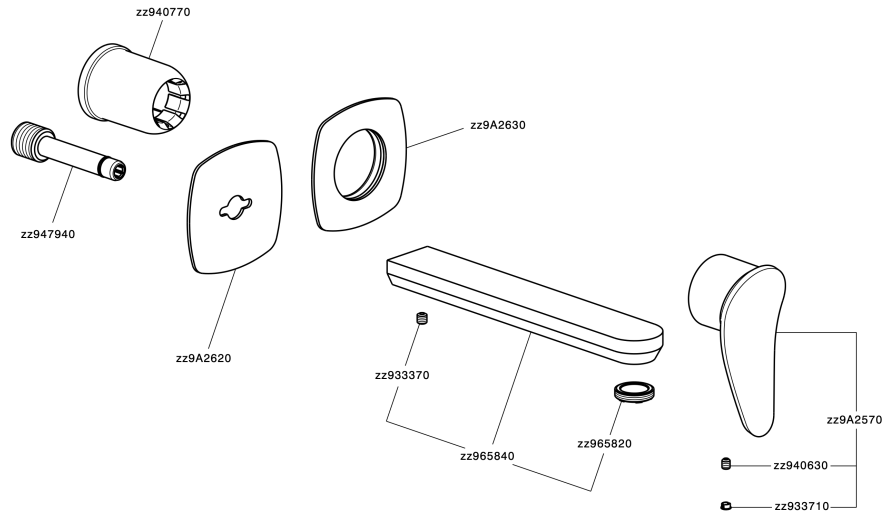

## Exposed part for single lever washbasin valve HARLOCK\_HC005511

HC005511

<https://en.huberitalia.com/exposed-part-for-single-lever-washbasin-valve-harlock-hc005511>

## Concealed single lever washbasin mixer Easy-Box CONCEALED\_ZB002450

ZB002450

<https://en.huberitalia.com/concealed-single-lever-washbasin-mixer-easy-box-concealed-zb002450>

2026-04-11