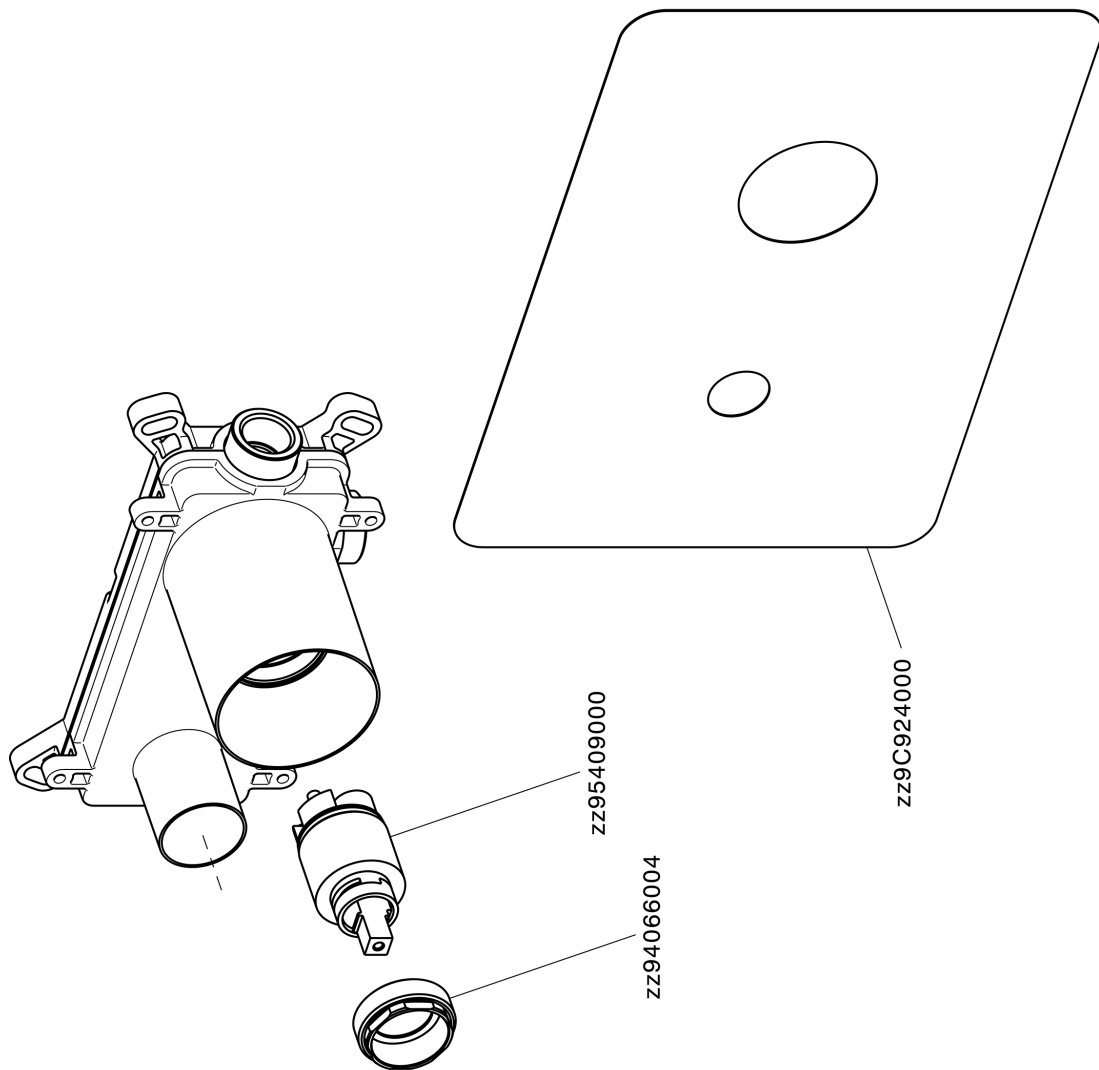

Exposed part for single lever washbasin valve HARLOCK_HC005511

HC005511

<https://en.huberitalia.com/exposed-part-for-single-lever-washbasin-valve-harlock-hc005511>

Concealed single lever washbasin mixer Easy-Box CONCEALED_ZB002450

ZB002450

<https://en.huberitalia.com/concealed-single-lever-washbasin-mixer-easy-box-concealed-zb002450>

2026-06-30