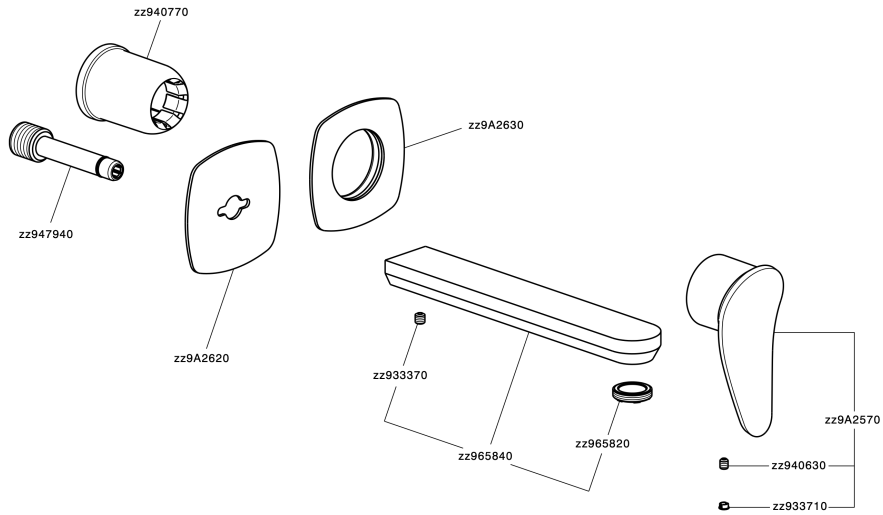

## Exposed part for single lever washbasin valve HARLOCK\_HC005511

HC005511

<https://en.huberitalia.com/exposed-part-for-single-lever-washbasin-valve-harlock-hc005511>

## Concealed single lever washbasin mixer Easy-Box CONCEALED\_ZB002450

ZB002450

<https://en.huberitalia.com/concealed-single-lever-washbasin-mixer-easy-box-concealed-zb002450>

2026-05-19