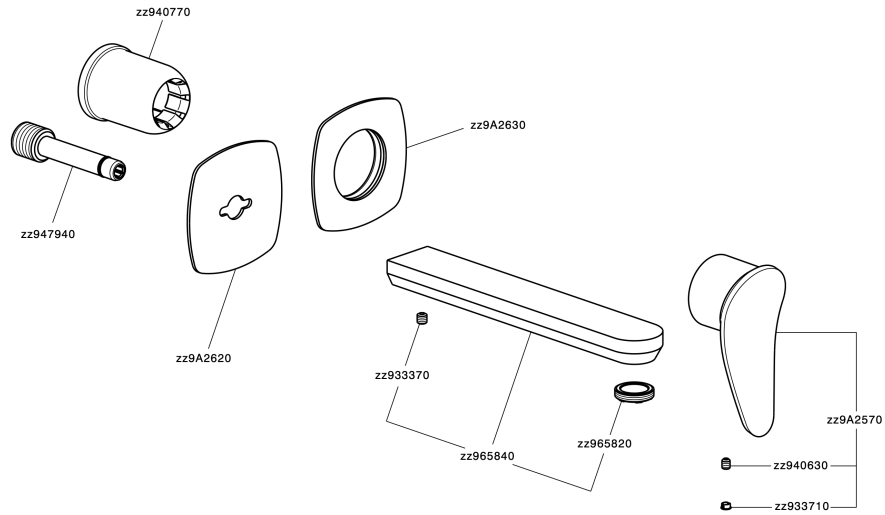

Exposed part for single lever washbasin valve HARLOCK_HC005511

HC005511

<https://en.huberitalia.com/exposed-part-for-single-lever-washbasin-valve-harlock-hc005511>

Concealed single lever washbasin mixer Easy-Box CONCEALED_ZB002450

ZB002450

<https://en.huberitalia.com/concealed-single-lever-washbasin-mixer-easy-box-concealed-zb002450>

2026-06-30