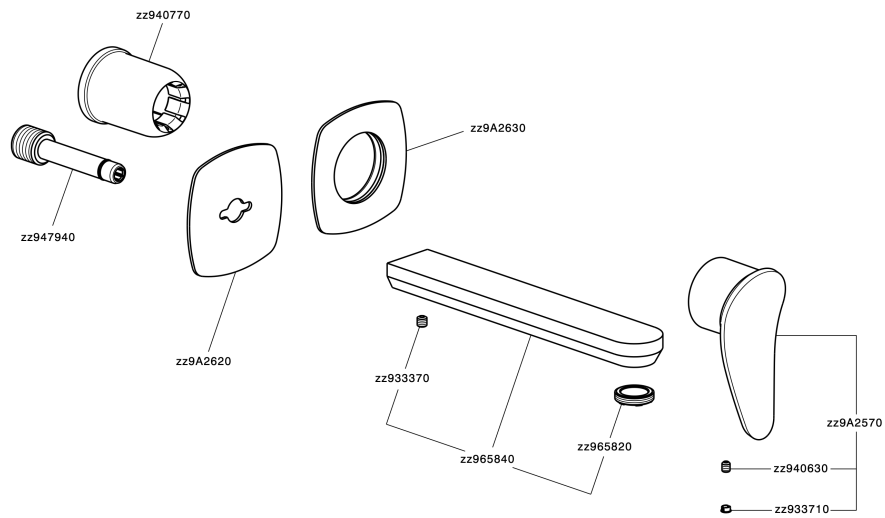

## Exposed part for single lever washbasin valve HARLOCK\_HC005511

MODEL **HC005511**

Exposed part for single lever washbasin valve, without concealed part, spout L.200 mm, for item Easy-Box ZB002450 and art. ZB025510

## Exposed part for single lever washbasin valve HARLOCK\_HC005511

HC005511

<https://en.huberitalia.com/exposed-part-for-single-lever-washbasin-valve-harlock-hc005511>

## Concealed single lever washbasin mixer Easy-Box CONCEALED\_ZB002450

MODEL **ZB002450**

Concealed single lever washbasin mixer  
Easy-Box, with protection guard box, without trim kit

AVAILABLE FINISHINGS

CHARACTERISTICS

Installation	<b>Concealed</b>
Cartridge Spare Parts	<b>ZZ95409000</b>
<b>35 mm Cartridge</b>	
Concealed	<b>1</b>

Piastra/Plate/Plaque/Platte/Placa

2-3mm: XX 56-76

10mm: XX 48-68