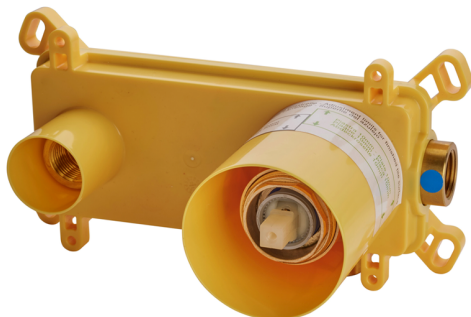

## Exposed part for single lever washbasin valve HARLOCK\_HC005511

MODEL **HC005511**

Exposed part for single lever washbasin valve, without concealed part, spout L.200 mm, for item Easy-Box ZB002450 and art. ZB025510

## Exposed part for single lever washbasin valve HARLOCK\_HC005511

HC005511

<https://en.huberitalia.com/exposed-part-for-single-lever-washbasin-valve-harlock-hc005511>

## Concealed single lever washbasin mixer Easy-Box CONCEALED\_ZB002450

MODEL **ZB002450**

Concealed single lever washbasin mixer  
Easy-Box, with protection guard box, without trim kit

AVAILABLE FINISHINGS

CHARACTERISTICS

Installation	<b>Concealed</b>
Cartridge Spare Parts	<b>ZZ95409000</b>
<b>35 mm Cartridge</b>	
Concealed	<b>1</b>

Piastra/Plate/Plaque/Platte/Placa

2-3mm: XX 56-76

10mm: XX 48-68