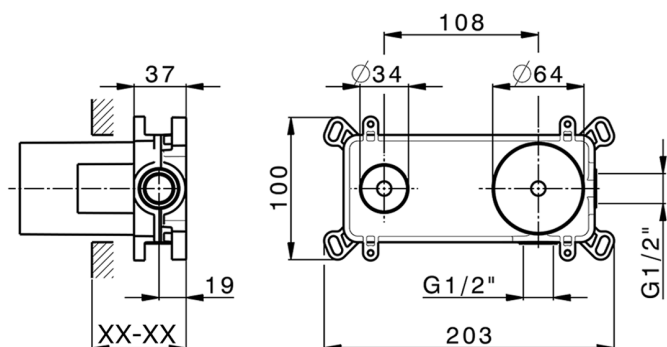

Exposed part for single lever washbasin valve HARLOCK_HC005511

MODEL **HC005511**

Exposed part for single lever washbasin valve, without concealed part, spout L.200 mm, for item Easy-Box ZB002450 and art. ZB025510

Exposed part for single lever washbasin valve HARLOCK_HC005511

HC005511

<https://en.huberitalia.com/exposed-part-for-single-lever-washbasin-valve-harlock-hc005511>

Concealed single lever washbasin mixer Easy-Box CONCEALED_ZB002450

MODEL **ZB002450**

Concealed single lever washbasin mixer
Easy-Box, with protection guard box, without trim kit

AVAILABLE FINISHINGS

04 04 Without finishing

CHARACTERISTICS

Installation	Concealed
Cartridge Spare Parts	ZZ95409000
35 mm Cartridge	
Concealed	1

Piastra/Plate/Plaque/Platte/Placa

2-3mm: XX 56-76

10mm: XX 48-68

DeviaStop

The Huber Devia Stop technology allows to adjust the water flow and to direct it to the selected output point (overhead soaker, hand shower, etc).