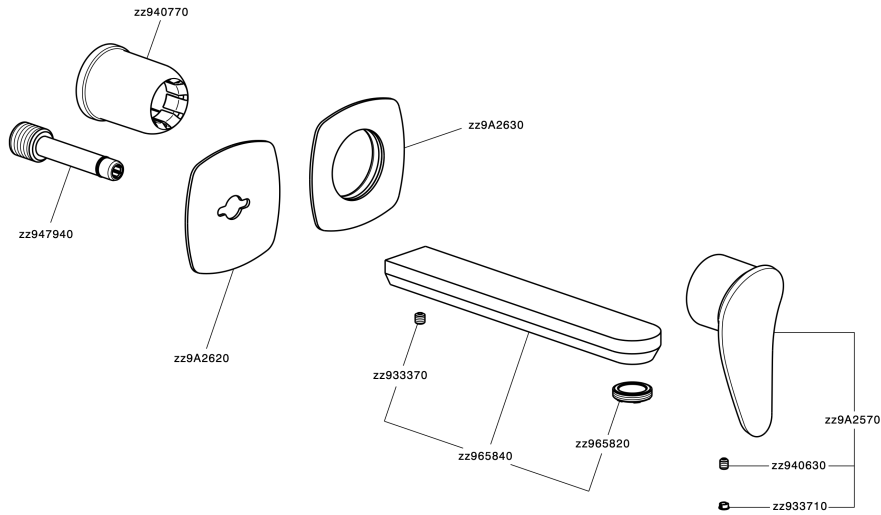

## Exposed part for single lever washbasin valve HARLOCK\_HC005511

MODEL **HC005511**

Exposed part for single lever washbasin valve, without concealed part, spout L.200 mm, for item Easy-Box ZB002450 and art. ZB025510

## Exposed part for single lever washbasin valve HARLOCK\_HC005511

HC005511

<https://en.huberitalia.com/exposed-part-for-single-lever-washbasin-valve-harlock-hc005511>

## Concealed single lever washbasin mixer Easy-Box CONCEALED\_ZB002450

MODEL **ZB002450**

Concealed single lever washbasin mixer  
Easy-Box, with protection guard box, without trim kit

AVAILABLE FINISHINGS

CHARACTERISTICS

Installation	<b>Concealed</b>
Cartridge Spare Parts	<b>ZZ95409000</b>
<b>35 mm Cartridge</b>	
Concealed	<b>1</b>

Piastra/Plate/Plaque/Platte/Placa

2-3mm: XX 56-76

10mm: XX 48-68