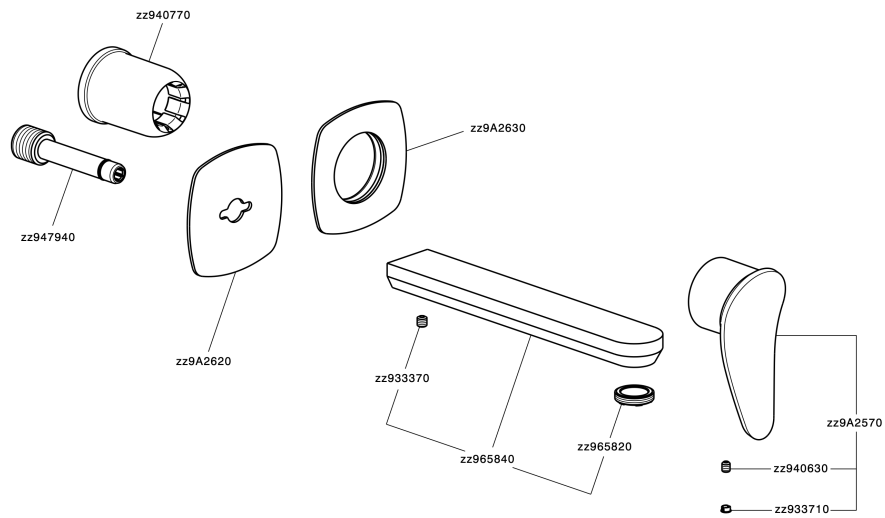

Exposed part for single lever washbasin valve HARLOCK_HC005511

MODEL **HC005511**

Exposed part for single lever washbasin valve, without concealed part, spout L.200 mm, for item Easy-Box ZB002450 and art. ZB025510

Exposed part for single lever washbasin valve HARLOCK_HC005511

HC005511

<https://en.huberitalia.com/exposed-part-for-single-lever-washbasin-valve-harlock-hc005511>

Concealed single lever washbasin mixer Easy-Box CONCEALED_ZB002450

MODEL **ZB002450**

Concealed single lever washbasin mixer
Easy-Box, with protection guard box, without trim kit

AVAILABLE FINISHINGS

04 04 Without finishing

CHARACTERISTICS

Installation	Concealed
Cartridge Spare Parts	ZZ95409000
35 mm Cartridge	
Concealed	1

Piastra/Plate/Plaque/Platte/Placa

2-3mm: XX 56-76

10mm: XX 48-68

DeviaStop

The Huber Devia Stop technology allows to adjust the water flow and to direct it to the selected output point (overhead soaker, hand shower, etc).