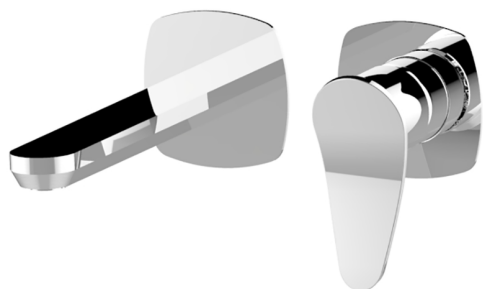

## Exposed part for single lever washbasin valve HARLOCK\_HC005511

MODEL **HC005511**

Exposed part for single lever washbasin valve, without concealed part, spout L.200 mm, for item Easy-Box ZB002450 and art. ZB025510

## Exposed part for single lever washbasin valve HARLOCK\_HC005511

HC005511

<https://en.huberitalia.com/exposed-part-for-single-lever-washbasin-valve-harlock-hc005511>

CHARACTERISTICS

Installation	<b>Concealed</b>
Cartridge Spare Parts	<b>ZZ95409000</b>
<b>35 mm Cartridge</b>	
Concealed	<b>1</b>

Piastra/Plate/Plaque/Platte/Placa

2-3mm: XX 56-76

10mm: XX 48-68

### DeviaStop

The Huber Devia Stop technology allows to adjust the water flow and to direct it to the selected output point (overhead soaker, hand shower, etc).

2026-06-30