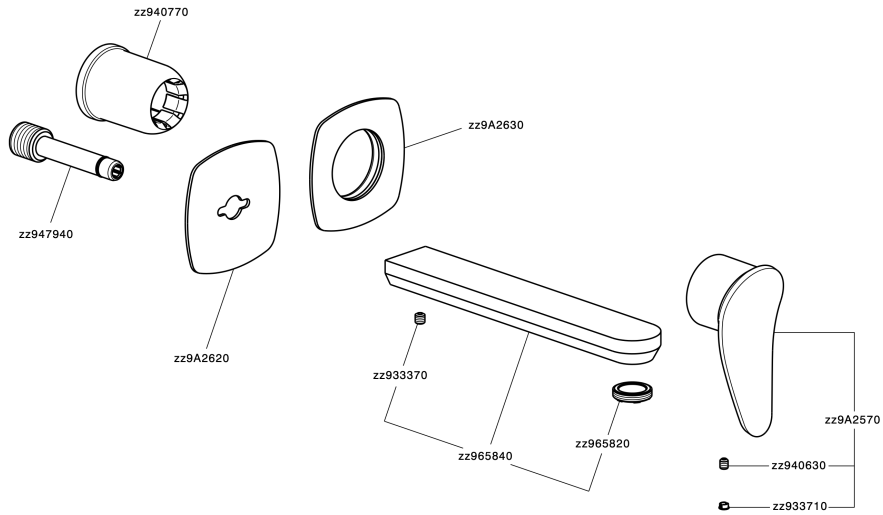

Exposed part for single lever washbasin valve HARLOCK_HC005511

HC005511

<https://en.huberitalia.com/exposed-part-for-single-lever-washbasin-valve-harlock-hc005511>

Concealed single lever washbasin mixer Easy-Box CONCEALED_ZB002450

ZB002450

<https://en.huberitalia.com/concealed-single-lever-washbasin-mixer-easy-box-concealed-zb002450>

2026-06-09