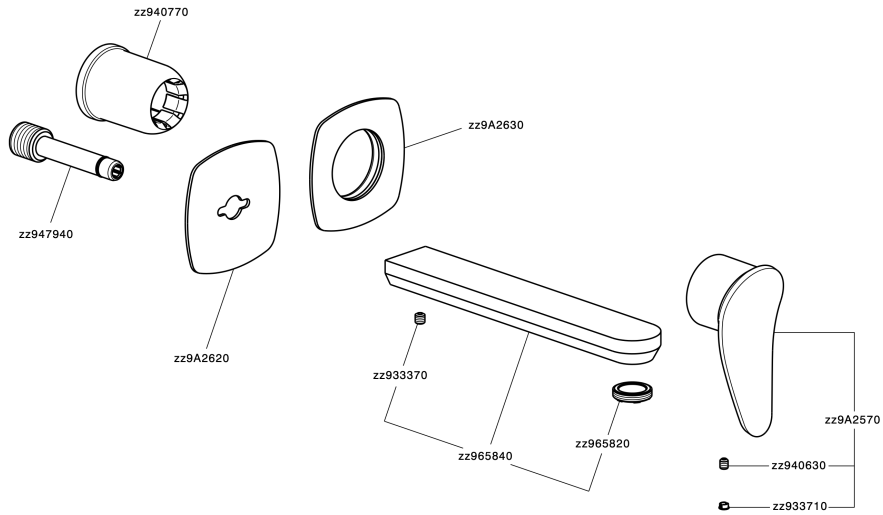

Exposed part for single lever washbasin valve HARLOCK_HC005511

HC005511

<https://en.huberitalia.com/exposed-part-for-single-lever-washbasin-valve-harlock-hc005511>

Concealed single lever washbasin mixer Easy-Box CONCEALED_ZB002450

ZB002450

<https://en.huberitalia.com/concealed-single-lever-washbasin-mixer-easy-box-concealed-zb002450>

2026-05-19