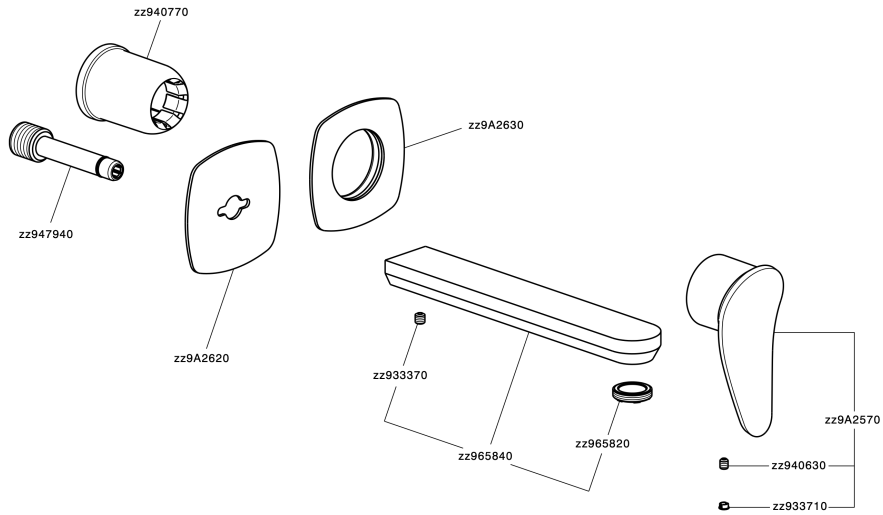

Exposed part for single lever washbasin valve HARLOCK_HC00511

HC005511

<https://en.huberitalia.com/exposed-part-for-single-lever-washbasin-valve-harlock-hc005511>

Concealed single lever washbasin mixer Easy-Box CONCEALED_ZB002450

ZB002450

<https://en.huberitalia.com/concealed-single-lever-washbasin-mixer-easy-box-concealed-zb002450>

2026-04-09