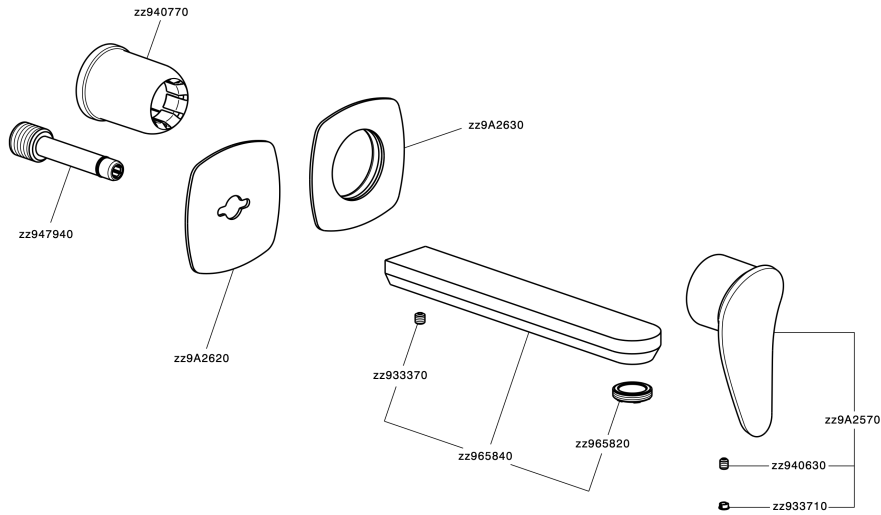

Exposed part for single lever washbasin valve HARLOCK_HC005511

HC005511

<https://en.huberitalia.com/exposed-part-for-single-lever-washbasin-valve-harlock-hc005511>

Concealed single lever washbasin mixer Easy-Box CONCEALED_ZB002450

ZB002450

<https://en.huberitalia.com/concealed-single-lever-washbasin-mixer-easy-box-concealed-zb002450>

2026-06-08