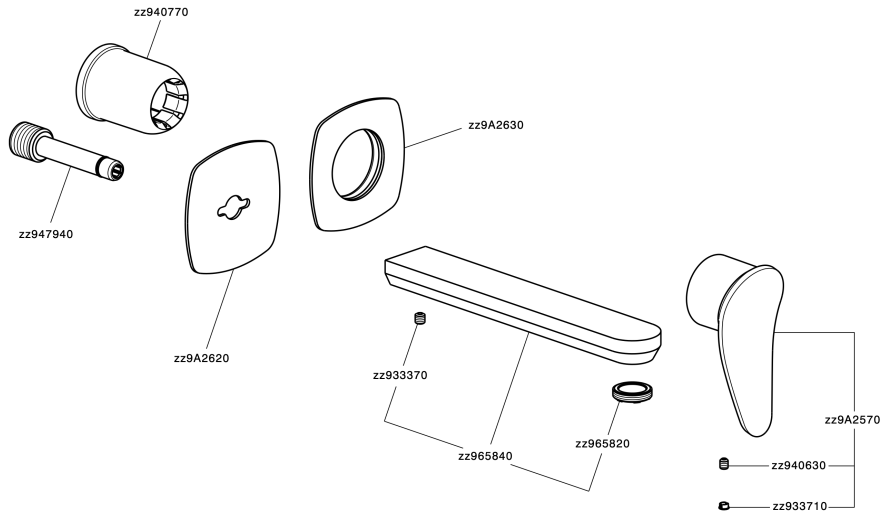

Exposed part for single lever washbasin valve HARLOCK_HC005511

MODEL **HC005511**

Exposed part for single lever washbasin valve, without concealed part, spout L.200 mm, for item Easy-Box ZB002450 and art. ZB025510

Exposed part for single lever washbasin valve HARLOCK_HC00511

HC005511

<https://en.huberitalia.com/exposed-part-for-single-lever-washbasin-valve-harlock-hc005511>

Concealed single lever washbasin mixer Easy-Box CONCEALED_ZB002450

MODEL **ZB002450**

Concealed single lever washbasin mixer
Easy-Box, with protection guard box, without trim kit

AVAILABLE FINISHINGS

CHARACTERISTICS

Installation	Concealed
Cartridge Spare Parts	ZZ95409000
35 mm Cartridge	
Concealed	1

Piastra/Plate/Plaque/Platte/Placa

2-3mm: XX 56-76

10mm: XX 48-68

DeviaStop

The Huber Devia Stop technology allows to adjust the water flow and to direct it to the selected output point (overhead soaker, hand shower, etc).