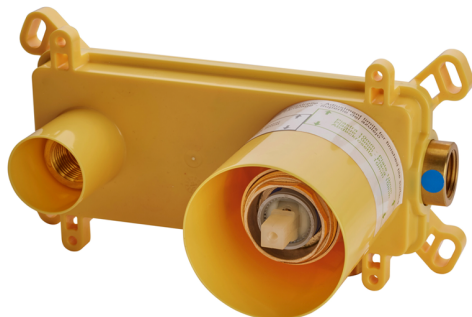

Exposed part for single lever washbasin valve HARLOCK_HC005511

MODEL **HC005511**

Exposed part for single lever washbasin valve, without concealed part, spout L.200 mm, for item Easy-Box ZB002450 and art. ZB025510

Exposed part for single lever washbasin valve HARLOCK_HC00511

HC005511

<https://en.huberitalia.com/exposed-part-for-single-lever-washbasin-valve-harlock-hc005511>

Concealed single lever washbasin mixer Easy-Box CONCEALED_ZB002450

MODEL **ZB002450**

Concealed single lever washbasin mixer
Easy-Box, with protection guard box, without trim kit

AVAILABLE FINISHINGS

CHARACTERISTICS

Installation	Concealed
Cartridge Spare Parts	ZZ95409000
35 mm Cartridge	
Concealed	1

Piastra/Plate/Plaque/Platte/Placa

2-3mm: XX 56-76

10mm: XX 48-68

DeviaStop

The Huber Devia Stop technology allows to adjust the water flow and to direct it to the selected output point (overhead soaker, hand shower, etc).