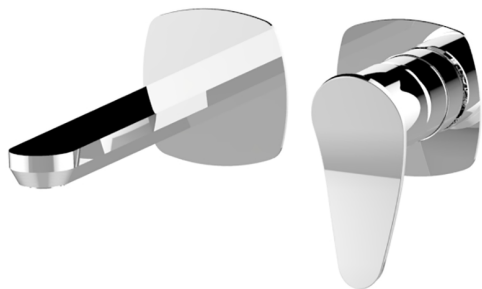

Exposed part for single lever washbasin valve HARLOCK_HC005511

MODEL **HC005511**

Exposed part for single lever washbasin valve, without concealed part, spout L.200 mm, for item Easy-Box ZB002450 and art. ZB025510

Exposed part for single lever washbasin valve HARLOCK_HC00511

HC005511

<https://en.huberitalia.com/exposed-part-for-single-lever-washbasin-valve-harlock-hc005511>

Concealed single lever washbasin mixer Easy-Box CONCEALED_ZB002450

MODEL **ZB002450**

Concealed single lever washbasin mixer
Easy-Box, with protection guard box, without trim kit

AVAILABLE FINISHINGS

CHARACTERISTICS

Installation	Concealed
Cartridge Spare Parts	ZZ95409000
35 mm Cartridge	
Concealed	1

Piastra/Plate/Plaque/Platte/Placa

2-3mm: XX 56-76

10mm: XX 48-68

DeviaStop

The Huber Devia Stop technology allows to adjust the water flow and to direct it to the selected output point (overhead soaker, hand shower, etc).