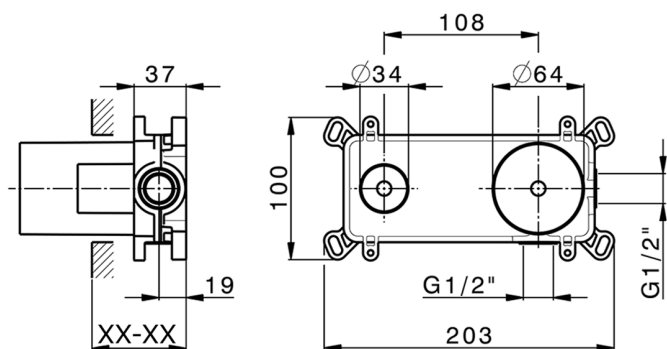

Exposed part for single lever washbasin valve HARLOCK_HC005511

MODEL **HC005511**

Exposed part for single lever washbasin valve, without concealed part, spout L.200 mm, for item Easy-Box ZB002450 and art. ZB025510

Exposed part for single lever washbasin valve HARLOCK_HC00511

HC005511

<https://en.huberitalia.com/exposed-part-for-single-lever-washbasin-valve-harlock-hc005511>

Concealed single lever washbasin mixer Easy-Box CONCEALED_ZB002450

MODEL **ZB002450**

Concealed single lever washbasin mixer
Easy-Box, with protection guard box, without trim kit

AVAILABLE FINISHINGS

CHARACTERISTICS

Installation	Concealed
Cartridge Spare Parts	ZZ95409000
35 mm Cartridge	
Concealed	1

Piastra/Plate/Plaque/Platte/Placa

2-3mm: XX 56-76

10mm: XX 48-68

DeviaStop

The Huber Devia Stop technology allows to adjust the water flow and to direct it to the selected output point (overhead soaker, hand shower, etc).