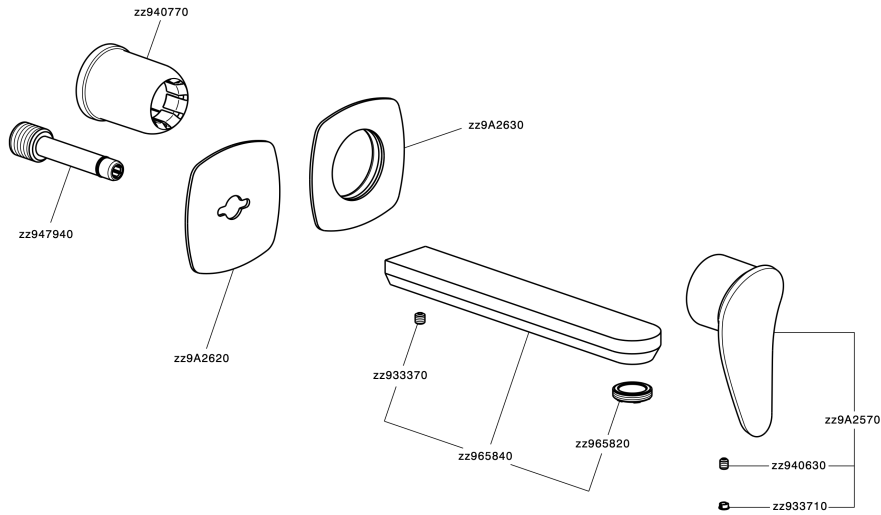

Exposed part for single lever washbasin valve HARLOCK_HC005511

HC005511

<https://en.huberitalia.com/exposed-part-for-single-lever-washbasin-valve-harlock-hc005511>

Concealed single lever washbasin mixer Easy-Box CONCEALED_ZB002450

ZB002450

<https://en.huberitalia.com/concealed-single-lever-washbasin-mixer-easy-box-concealed-zb002450>

2026-04-28