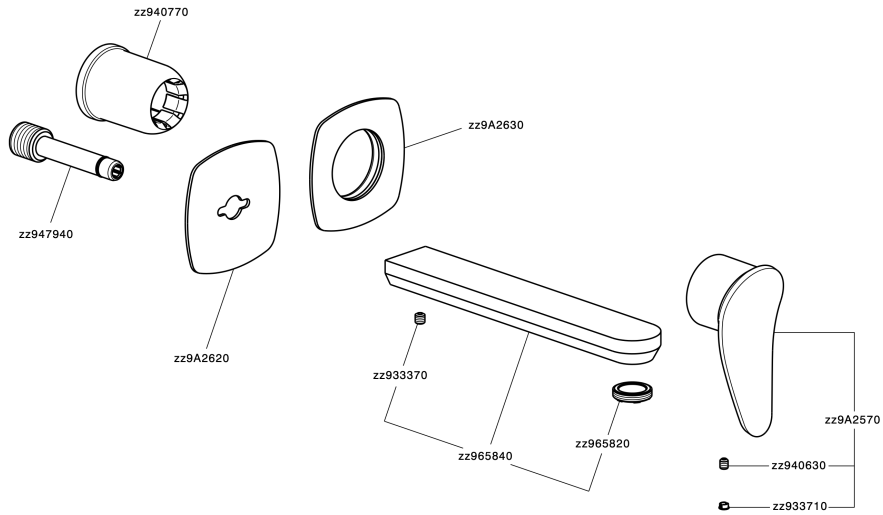

Exposed part for single lever washbasin valve HARLOCK_HC00511

HC005511

<https://en.huberitalia.com/exposed-part-for-single-lever-washbasin-valve-harlock-hc005511>

Concealed single lever washbasin mixer Easy-Box CONCEALED_ZB002450

ZB002450

<https://en.huberitalia.com/concealed-single-lever-washbasin-mixer-easy-box-concealed-zb002450>

2026-06-09