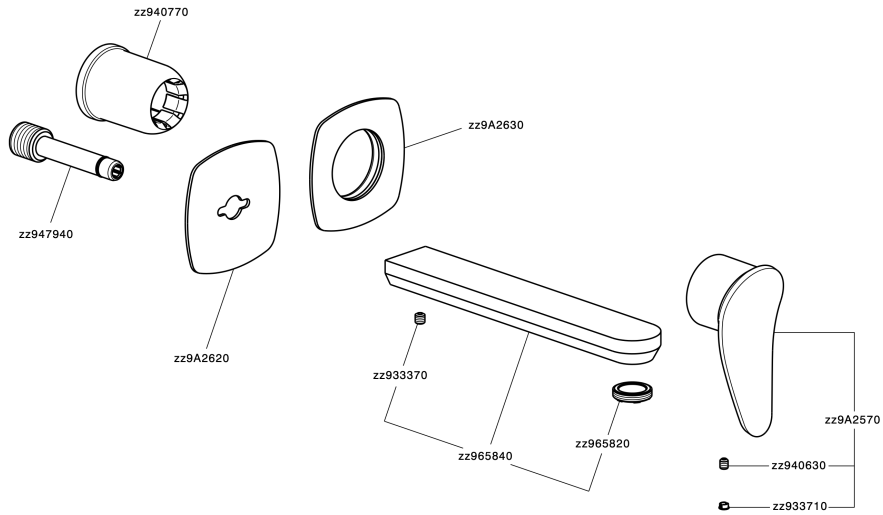

## Exposed part for single lever washbasin valve HARLOCK\_HC005511

HC005511

<https://en.huberitalia.com/exposed-part-for-single-lever-washbasin-valve-harlock-hc005511>

## Concealed single lever washbasin mixer Easy-Box CONCEALED\_ZB002450

ZB002450

<https://en.huberitalia.com/concealed-single-lever-washbasin-mixer-easy-box-concealed-zb002450>

2026-04-06