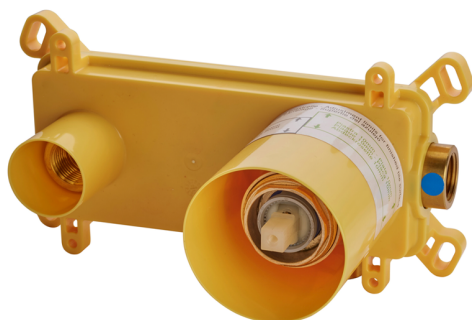

Exposed part for single lever washbasin valve HARLOCK_HC005511

MODEL **HC005511**

Exposed part for single lever washbasin valve, without concealed part, spout L.200 mm, for item Easy-Box ZB002450 and art. ZB025510

Exposed part for single lever washbasin valve HARLOCK_HC005511

HC005511

<https://en.huberitalia.com/exposed-part-for-single-lever-washbasin-valve-harlock-hc005511>

Concealed single lever washbasin mixer Easy-Box CONCEALED_ZB002450

MODEL **ZB002450**

Concealed single lever washbasin mixer
Easy-Box, with protection guard box, without trim kit

AVAILABLE FINISHINGS

04 04 Without finishing

CHARACTERISTICS

Installation	Concealed
Cartridge Spare Parts	ZZ95409000
35 mm Cartridge	
Concealed	1

Piastra/Plate/Plaque/Platte/Placa

2-3mm: XX 56-76

10mm: XX 48-68

DeviaStop

The Huber Devia Stop technology allows to adjust the water flow and to direct it to the selected output point (overhead soaker, hand shower, etc).