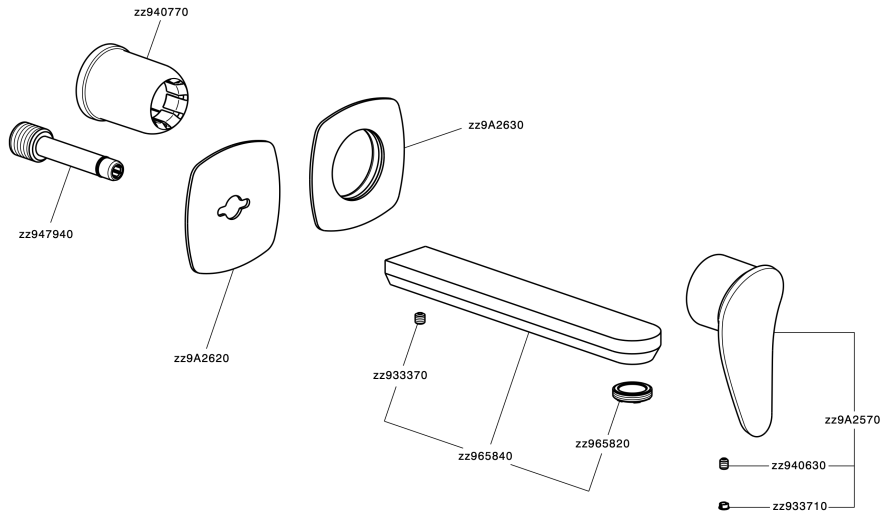

Exposed part for single lever washbasin valve HARLOCK_HC005511

MODEL **HC005511**

Exposed part for single lever washbasin valve, without concealed part, spout L.200 mm, for item Easy-Box ZB002450 and art. ZB025510

Exposed part for single lever washbasin valve HARLOCK_HC005511

HC005511

<https://en.huberitalia.com/exposed-part-for-single-lever-washbasin-valve-harlock-hc005511>

Concealed single lever washbasin mixer Easy-Box CONCEALED_ZB002450

MODEL **ZB002450**

Concealed single lever washbasin mixer
Easy-Box, with protection guard box, without trim kit

AVAILABLE FINISHINGS

CHARACTERISTICS

Installation	Concealed
Cartridge Spare Parts	ZZ95409000
35 mm Cartridge	
Concealed	1

Piastra/Plate/Plaque/Platte/Placa

2-3mm: XX 56-76

10mm: XX 48-68

DeviaStop

The Huber Devia Stop technology allows to adjust the water flow and to direct it to the selected output point (overhead soaker, hand shower, etc).