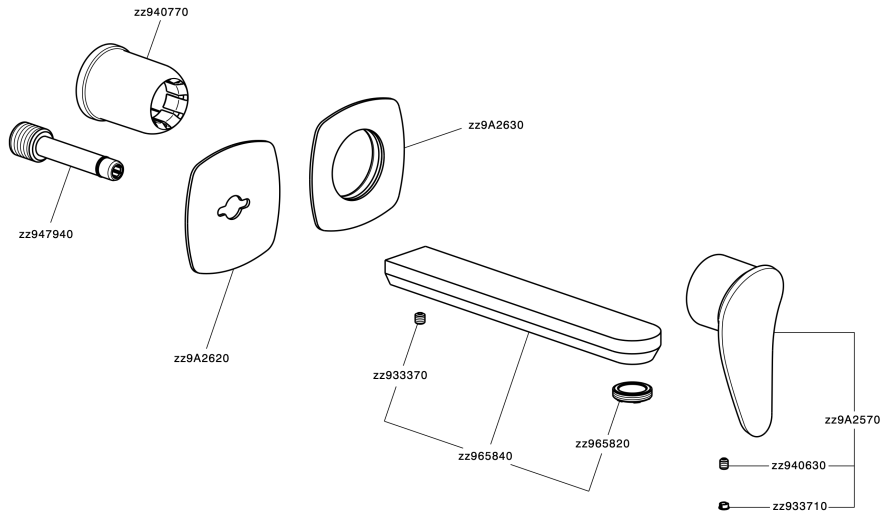

Exposed part for single lever washbasin valve HARLOCK_HC005511

MODEL **HC005511**

Exposed part for single lever washbasin valve, without concealed part, spout L.200 mm, for item Easy-Box ZB002450 and art. ZB025510

Exposed part for single lever washbasin valve HARLOCK_HC005511

HC005511

<https://en.huberitalia.com/exposed-part-for-single-lever-washbasin-valve-harlock-hc005511>

Concealed single lever washbasin mixer Easy-Box CONCEALED_ZB002450

MODEL **ZB002450**

Concealed single lever washbasin mixer
Easy-Box, with protection guard box, without trim kit

AVAILABLE FINISHINGS

04 04 Without finishing

CHARACTERISTICS

Installation	Concealed
Cartridge Spare Parts	ZZ95409000
35 mm Cartridge	
Concealed	1

Piastra/Plate/Plaque/Platte/Placa

2-3mm: XX 56-76

10mm: XX 48-68

DeviaStop

The Huber Devia Stop technology allows to adjust the water flow and to direct it to the selected output point (overhead soaker, hand shower, etc).