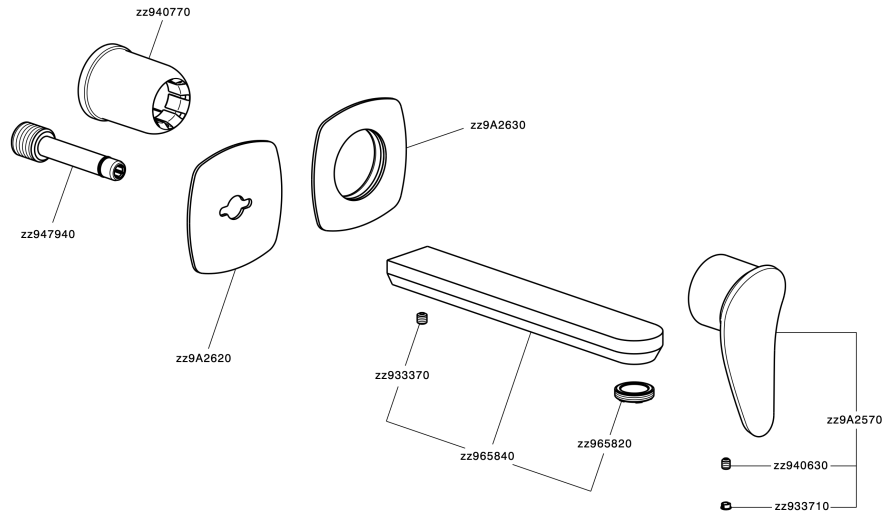

Exposed part for single lever washbasin valve HARLOCK_HC005511

MODEL **HC005511**

Exposed part for single lever washbasin valve, without concealed part, spout L.200 mm, for item Easy-Box ZB002450 and art. ZB025510

Exposed part for single lever washbasin valve HARLOCK_HC005511

HC005511

<https://en.huberitalia.com/exposed-part-for-single-lever-washbasin-valve-harlock-hc005511>

Concealed single lever washbasin mixer Easy-Box CONCEALED_ZB002450

MODEL **ZB002450**

Concealed single lever washbasin mixer
Easy-Box, with protection guard box, without trim kit

AVAILABLE FINISHINGS

CHARACTERISTICS

Installation	Concealed
Cartridge Spare Parts	ZZ95409000
35 mm Cartridge	
Concealed	1

Piastra/Plate/Plaque/Platte/Placa

2-3mm: XX 56-76

10mm: XX 48-68

DeviaStop

The Huber Devia Stop technology allows to adjust the water flow and to direct it to the selected output point (overhead soaker, hand shower, etc).