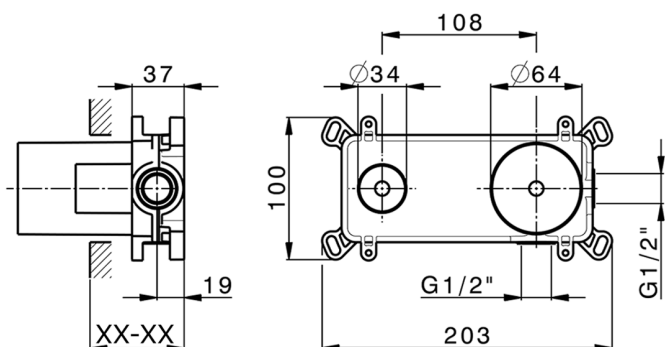

Exposed part for single lever washbasin valve HARLOCK_HC005511

MODEL **HC005511**

Exposed part for single lever washbasin valve, without concealed part, spout L.200 mm, for item Easy-Box ZB002450 and art. ZB025510

Exposed part for single lever washbasin valve HARLOCK_HC005511

HC005511

<https://en.huberitalia.com/exposed-part-for-single-lever-washbasin-valve-harlock-hc005511>

Concealed single lever washbasin mixer Easy-Box CONCEALED_ZB002450

MODEL **ZB002450**

Concealed single lever washbasin mixer
Easy-Box, with protection guard box, without trim kit

AVAILABLE FINISHINGS

04 04 Without finishing

CHARACTERISTICS

Installation	Concealed
Cartridge Spare Parts	ZZ95409000
35 mm Cartridge	
Concealed	1

Piastra/Plate/Plaque/Platte/Placa

2-3mm: XX 56-76

10mm: XX 48-68

DeviaStop

The Huber Devia Stop technology allows to adjust the water flow and to direct it to the selected output point (overhead soaker, hand shower, etc).