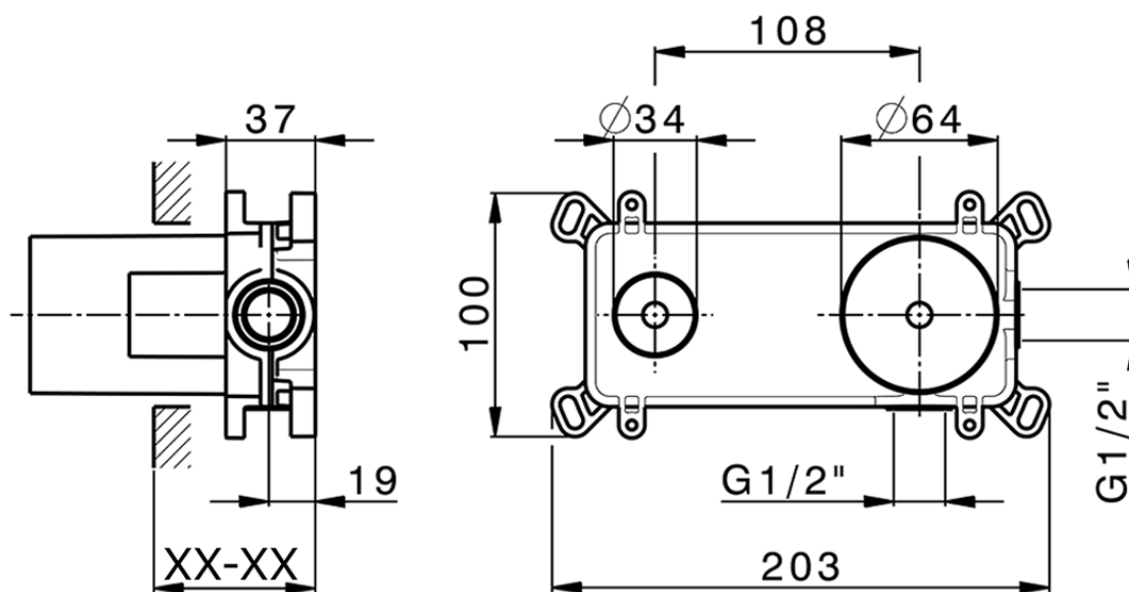

Exposed part for single lever washbasin valve HARLOCK_HC005511

HC005511

<https://en.huberitalia.com/exposed-part-for-single-lever-washbasin-valve-harlock-hc005511>

Piastra/Plate/Plaque/Platte/Placa

2-3mm: XX 56-76

10mm: XX 48-68