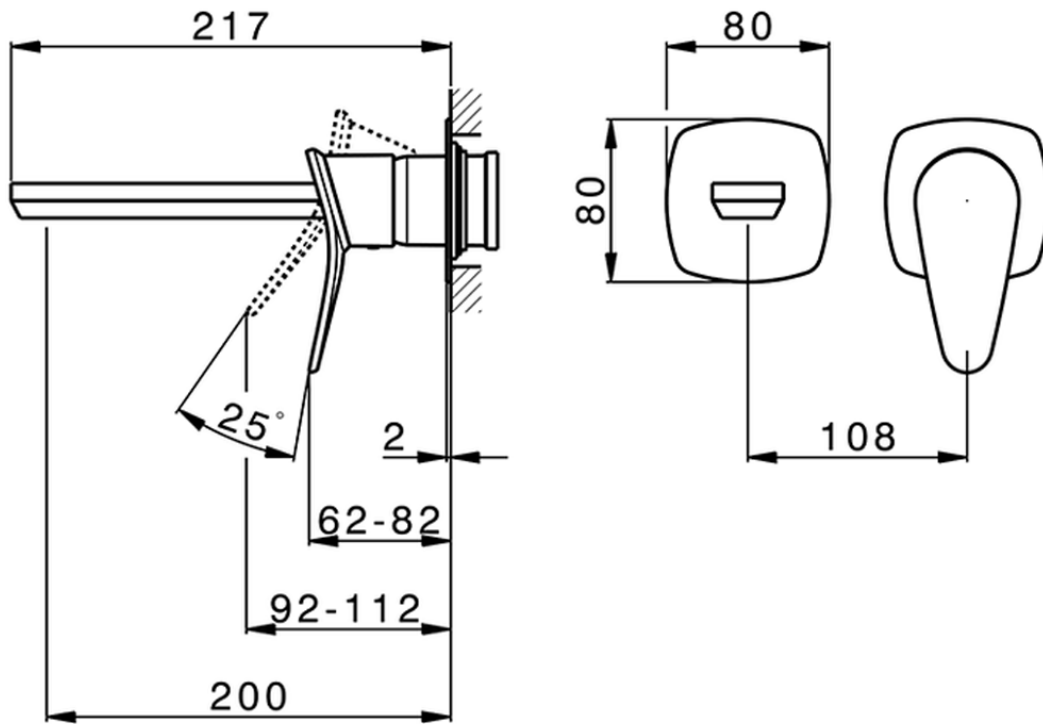

Exposed part for single lever washbasin valve HARLOCK_HC005511

HC005511

<https://en.huberitalia.com/exposed-part-for-single-lever-washbasin-valve-harlock-hc005511>

Piastra/Plate/Plaque/Platte/Placa

2-3mm: XX 56-76

10mm: XX 48-68