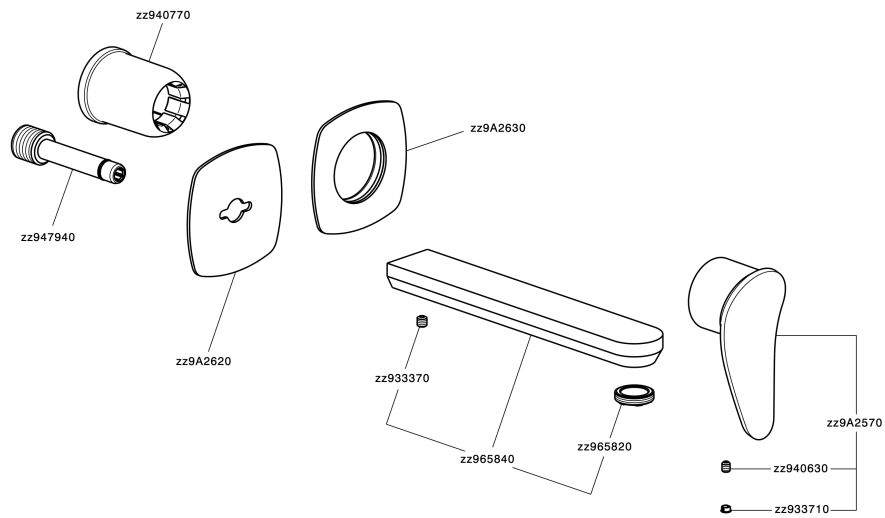

Exposed part for single lever washbasin valve HARLOCK_HC00511

HC005511

<https://en.huberitalia.com/exposed-part-for-single-lever-washbasin-valve-harlock-hc005511>

Concealed single lever washbasin mixer Easy-Box CONCEALED_ZB002450

ZB002450

<https://en.huberitalia.com/concealed-single-lever-washbasin-mixer-easy-box-concealed-zb002450>

2026-04-30