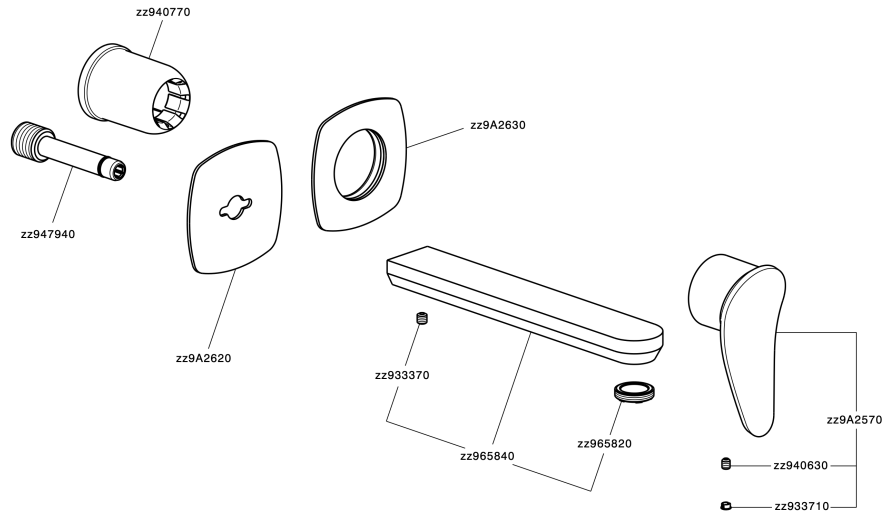

Exposed part for single lever washbasin valve HARLOCK_HC005511

HC005511

<https://en.huberitalia.com/exposed-part-for-single-lever-washbasin-valve-harlock-hc005511>

Concealed single lever washbasin mixer Easy-Box CONCEALED_ZB002450

ZB002450

<https://en.huberitalia.com/concealed-single-lever-washbasin-mixer-easy-box-concealed-zb002450>

2026-06-13