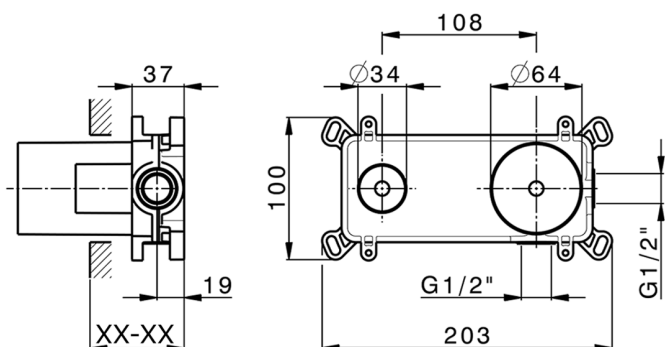

## Concealed single lever washbasin mixer Easy-Box CONCEALED\_ZB002450

MODEL **ZB002450**

Concealed single lever washbasin mixer  
Easy-Box, with protection guard box, without trim kit

AVAILABLE FINISHINGS

**04** 04 Without finishing

CHARACTERISTICS

Installation	<b>Concealed</b>
Cartridge Spare Parts	<b>ZZ95409000</b>
<b>35 mm Cartridge</b>	
Concealed	<b>1</b>

Piastra/Plate/Plaque/Platte/Placa

2-3mm: XX 56-76

10mm: XX 48-68