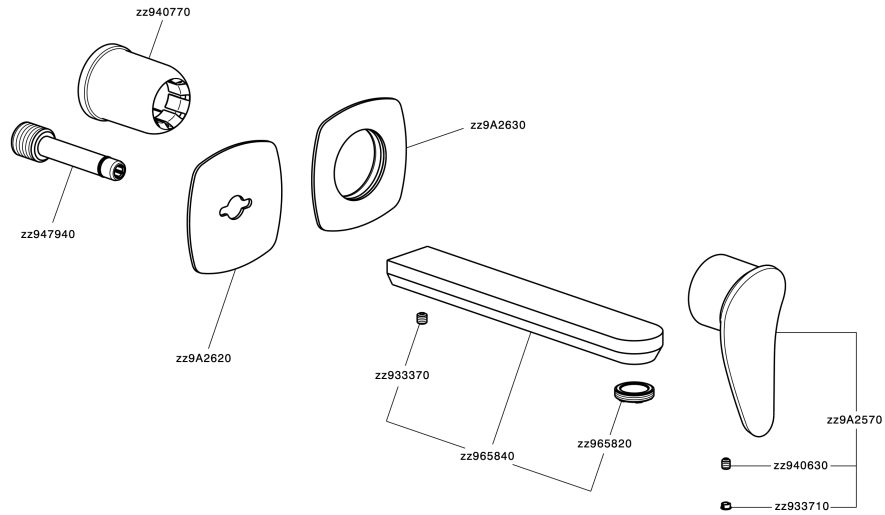

## Exposed part for single lever washbasin valve HARLOCK\_HC005511

MODEL **HC005511**

Exposed part for single lever washbasin valve, without concealed part, spout L.200 mm, for item Easy-Box ZB002450 and art. ZB025510

## Exposed part for single lever washbasin valve HARLOCK\_HC005511

HC005511

<https://en.huberitalia.com/exposed-part-for-single-lever-washbasin-valve-harlock-hc005511>

## Concealed single lever washbasin mixer Easy-Box CONCEALED\_ZB002450

MODEL **ZB002450**

Concealed single lever washbasin mixer  
Easy-Box, with protection guard box, without trim kit

AVAILABLE FINISHINGS

10mm: XX 48-68