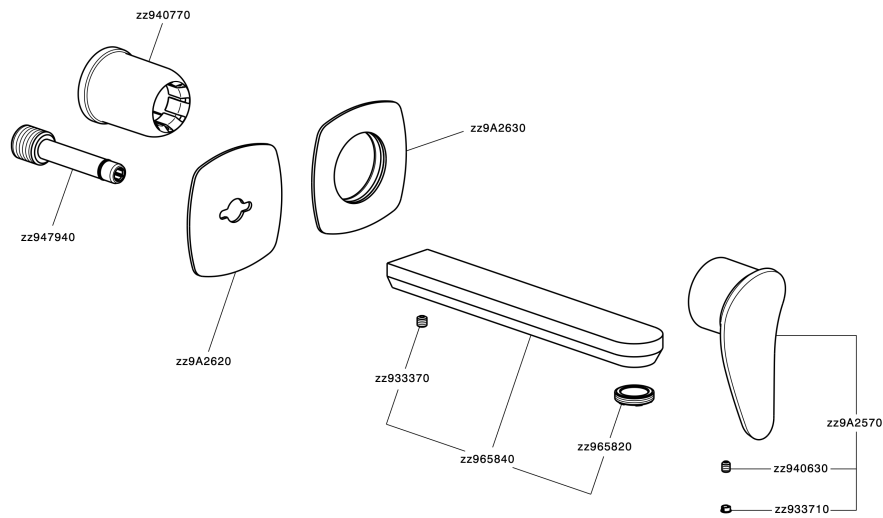

## Exposed part for single lever washbasin valve HARLOCK\_HC005511

MODEL **HC005511**

Exposed part for single lever washbasin valve, without concealed part, spout L.200 mm, for item Easy-Box ZB002450 and art. ZB025510

## Exposed part for single lever washbasin valve HARLOCK\_HC005511

HC005511

<https://en.huberitalia.com/exposed-part-for-single-lever-washbasin-valve-harlock-hc005511>

## Concealed single lever washbasin mixer Easy-Box CONCEALED\_ZB002450

MODEL **ZB002450**

Concealed single lever washbasin mixer  
Easy-Box, with protection guard box, without trim kit

AVAILABLE FINISHINGS

10mm: XX 48-68