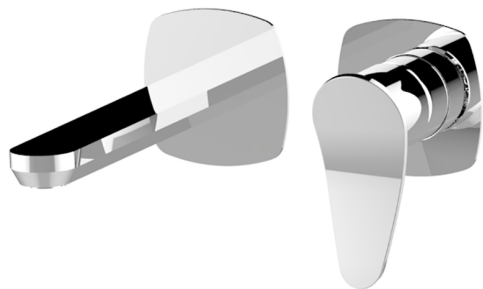

## Exposed part for single lever washbasin valve HARLOCK\_HC005511

MODEL **HC005511**

Exposed part for single lever washbasin valve, without concealed part, spout L.200 mm, for item Easy-Box ZB002450 and art. ZB025510

## Exposed part for single lever washbasin valve HARLOCK\_HC005511

HC005511

<https://en.huberitalia.com/exposed-part-for-single-lever-washbasin-valve-harlock-hc005511>

## Concealed single lever washbasin mixer Easy-Box CONCEALED\_ZB002450

MODEL **ZB002450**

Concealed single lever washbasin mixer  
Easy-Box, with protection guard box, without trim kit

AVAILABLE FINISHINGS

10mm: XX 48-68