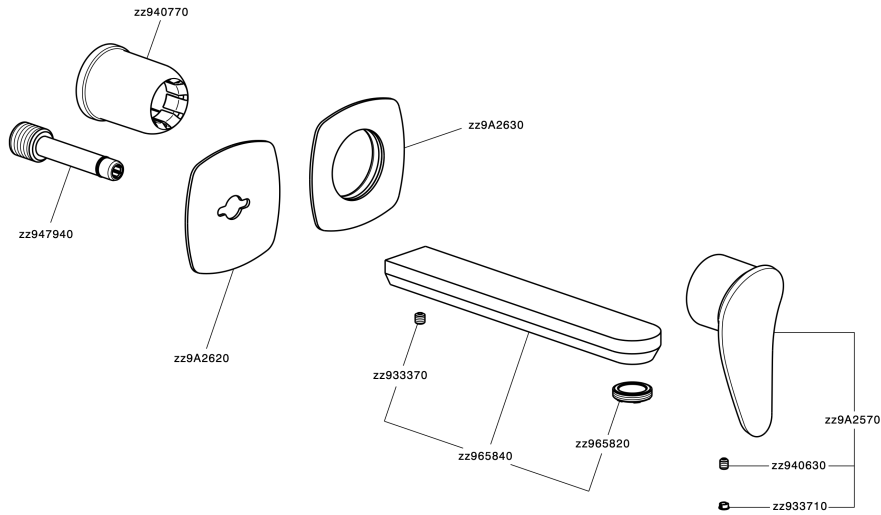

Exposed part for single lever washbasin valve HARLOCK_HC005511

MODEL **HC005511**

Exposed part for single lever washbasin valve, without concealed part, spout L.200 mm, for item Easy-Box ZB002450 and art. ZB025510

Exposed part for single lever washbasin valve HARLOCK_HC00511

HC00511

<https://en.huberitalia.com/exposed-part-for-single-lever-washbasin-valve-harlock-hc00511>

Concealed single lever washbasin mixer Easy-Box CONCEALED_ZB002450

MODEL **ZB002450**

Concealed single lever washbasin mixer
Easy-Box, with protection guard box, without trim kit

AVAILABLE FINISHINGS

CHARACTERISTICS

Installation	Concealed
Cartridge Spare Parts	ZZ95409000
35 mm Cartridge	
Concealed	1

Piastra/Plate/Plaque/Platte/Placa

2-3mm: XX 56-76

10mm: XX 48-68

DeviaStop

The Huber Devia Stop technology allows to adjust the water flow and to direct it to the selected output point (overhead soaker, hand shower, etc).