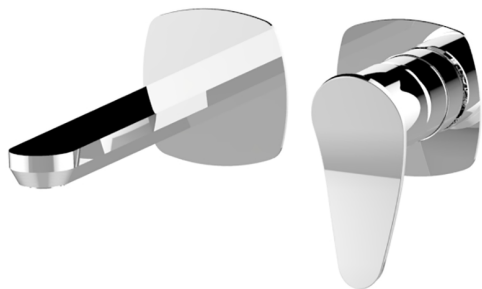

## Exposed part for single lever washbasin valve HARLOCK\_HC005511

MODEL **HC005511**

Exposed part for single lever washbasin valve, without concealed part, spout L.200 mm, for item Easy-Box ZB002450 and art. ZB025510

## Exposed part for single lever washbasin valve HARLOCK\_HC005511

HC005511

<https://en.huberitalia.com/exposed-part-for-single-lever-washbasin-valve-harlock-hc005511>

10mm: XX 48-68

### DeviaStop

The Huber Devia Stop technology allows to adjust the water flow and to direct it to the selected output point (overhead soaker, hand shower, etc).

2026-04-12