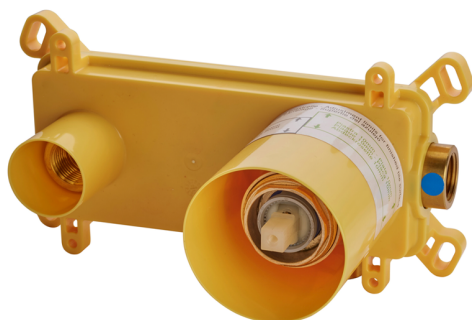

## Exposed part for single lever washbasin valve HARLOCK\_HC005511

MODEL **HC005511**

Exposed part for single lever washbasin valve, without concealed part, spout L.200 mm, for item Easy-Box ZB002450 and art. ZB025510

## Exposed part for single lever washbasin valve HARLOCK\_HC005511

HC005511

<https://en.huberitalia.com/exposed-part-for-single-lever-washbasin-valve-harlock-hc005511>

## Concealed single lever washbasin mixer Easy-Box CONCEALED\_ZB002450

MODEL **ZB002450**

Concealed single lever washbasin mixer  
Easy-Box, with protection guard box, without trim kit

AVAILABLE FINISHINGS

**04** 04 Without finishing

CHARACTERISTICS

Installation	<b>Concealed</b>
Cartridge Spare Parts	<b>ZZ95409000</b>
<b>35 mm Cartridge</b>	
Concealed	<b>1</b>

Piastra/Plate/Plaque/Platte/Placa

2-3mm: XX 56-76