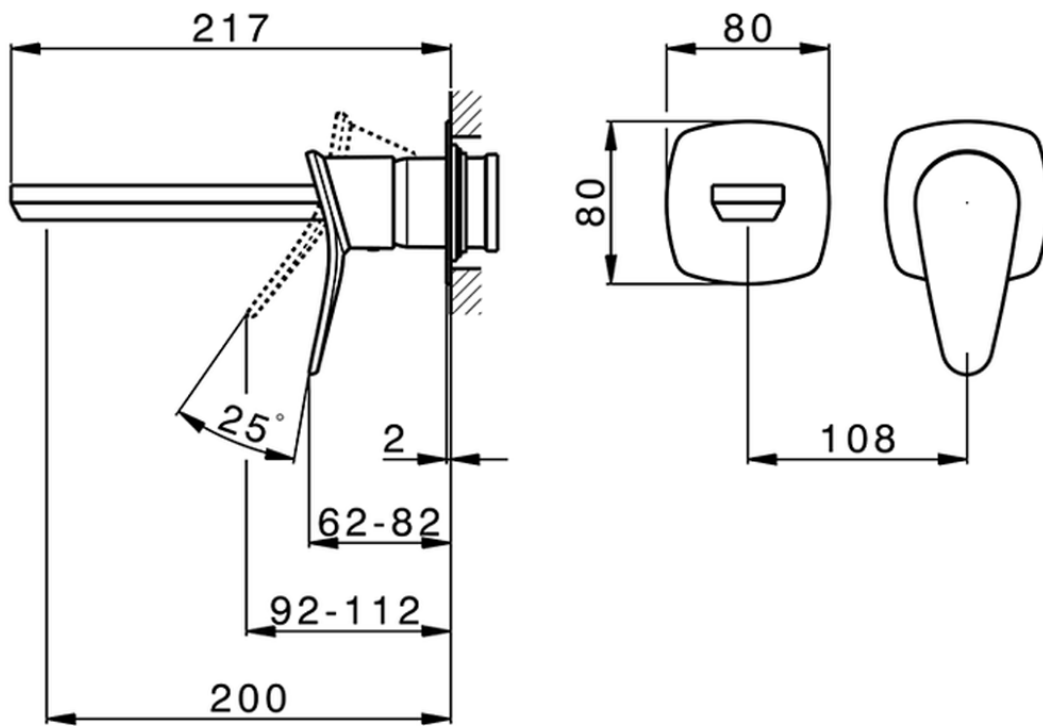

## Exposed part for single lever washbasin valve HARLOCK\_HC005511

HC005511

<https://en.huberitalia.com/exposed-part-for-single-lever-washbasin-valve-harlock-hc005511>

Piastra/Plate/Plaque/Platte/Placa

2-3mm: XX 56-76

10mm: XX 48-68