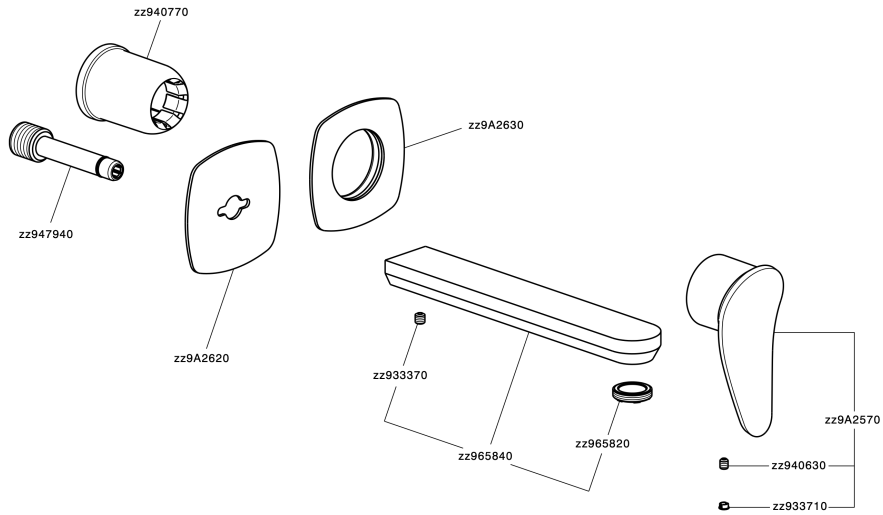

Exposed part for single lever washbasin valve HARLOCK_HC00511

HC005511

<https://en.huberitalia.com/exposed-part-for-single-lever-washbasin-valve-harlock-hc005511>

Concealed single lever washbasin mixer Easy-Box CONCEALED_ZB002450

ZB002450

<https://en.huberitalia.com/concealed-single-lever-washbasin-mixer-easy-box-concealed-zb002450>

2026-04-11