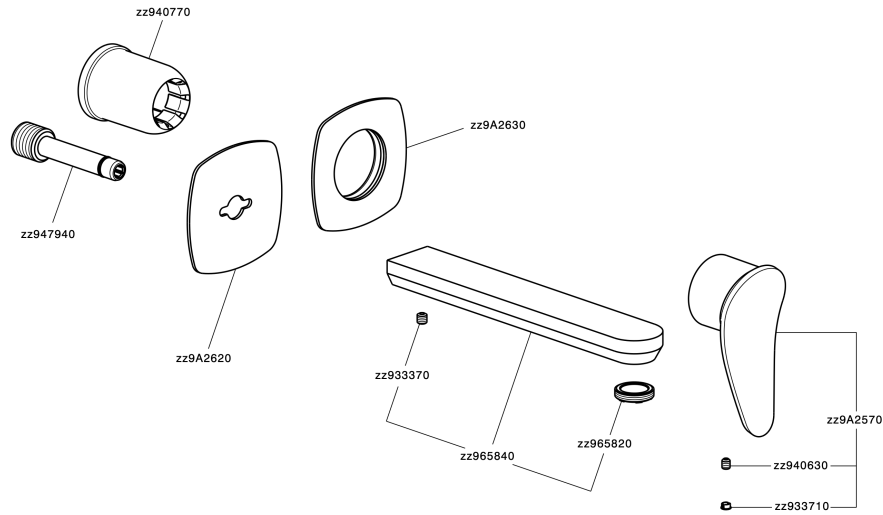

Exposed part for single lever washbasin valve HARLOCK_HC005511

HC005511

<https://en.huberitalia.com/exposed-part-for-single-lever-washbasin-valve-harlock-hc005511>

Concealed single lever washbasin mixer Easy-Box CONCEALED_ZB002450

ZB002450

<https://en.huberitalia.com/concealed-single-lever-washbasin-mixer-easy-box-concealed-zb002450>

2026-06-30