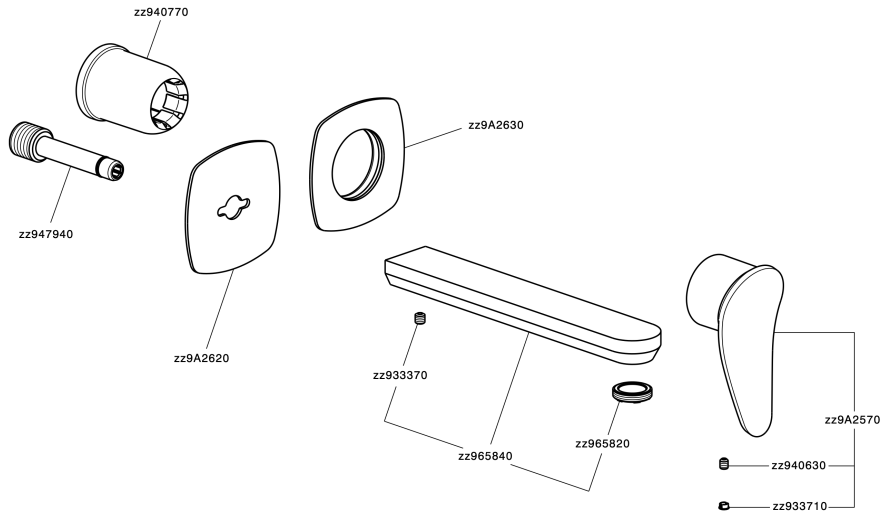

## Exposed part for single lever washbasin valve HARLOCK\_HC005511

MODEL **HC005511**

Exposed part for single lever washbasin valve, without concealed part, spout L.200 mm, for item Easy-Box ZB002450 and art. ZB025510

## Exposed part for single lever washbasin valve HARLOCK\_HC005511

HC005511

<https://en.huberitalia.com/exposed-part-for-single-lever-washbasin-valve-harlock-hc005511>

## Concealed single lever washbasin mixer Easy-Box CONCEALED\_ZB002450

MODEL **ZB002450**

Concealed single lever washbasin mixer  
Easy-Box, with protection guard box, without trim kit

AVAILABLE FINISHINGS

CHARACTERISTICS

Installation	<b>Concealed</b>
Cartridge Spare Parts	<b>ZZ95409000</b>
<b>35 mm Cartridge</b>	
Concealed	<b>1</b>

Piastra/Plate/Plaque/Platte/Placa

2-3mm: XX 56-76

10mm: XX 48-68