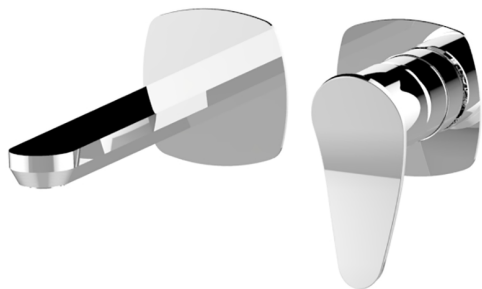

## Exposed part for single lever washbasin valve HARLOCK\_HC005511

MODEL **HC005511**

Exposed part for single lever washbasin valve, without concealed part, spout L.200 mm, for item Easy-Box ZB002450 and art. ZB025510

## Exposed part for single lever washbasin valve HARLOCK\_HC005511

HC005511

<https://en.huberitalia.com/exposed-part-for-single-lever-washbasin-valve-harlock-hc005511>

## Concealed single lever washbasin mixer Easy-Box CONCEALED\_ZB002450

MODEL **ZB002450**

Concealed single lever washbasin mixer  
Easy-Box, with protection guard box, without trim kit

AVAILABLE FINISHINGS

### DeviaStop

The Huber Devia Stop technology allows to adjust the water flow and to direct it to the selected output point (overhead soaker, hand shower, etc).

2026-04-11