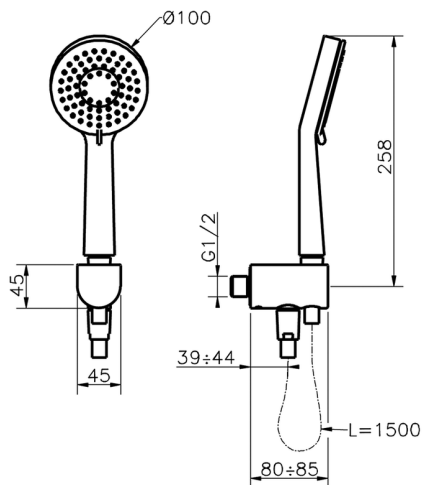

CHARACTERISTICS