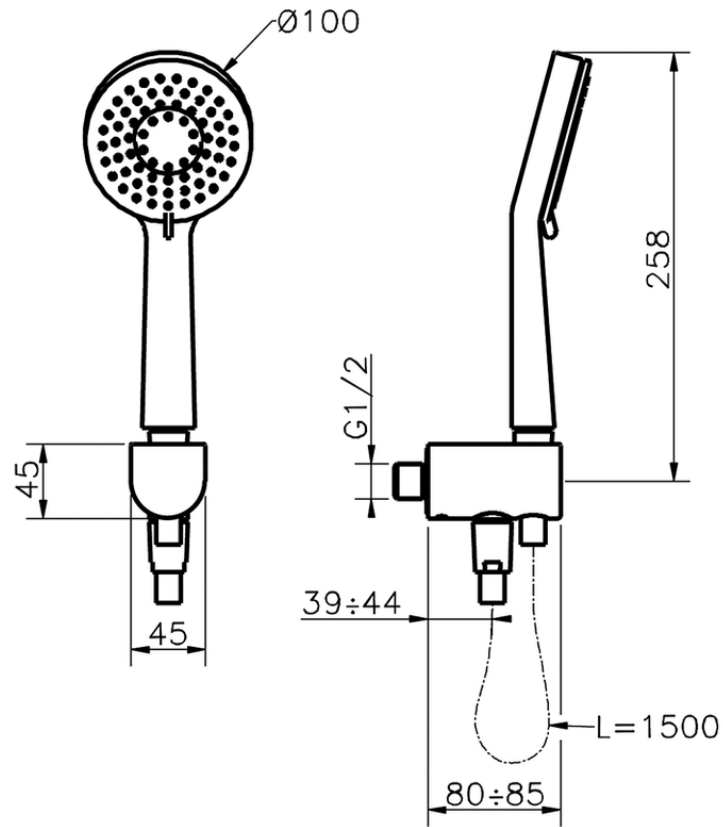

Shower set on wall elbow SHOWER_SS018880

SS018880

<https://en.huberitalia.com/shower-set-on-wall-elbow-shower-ss018880>

2024-11-21