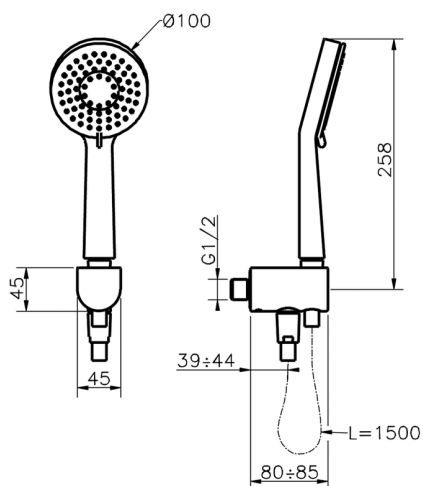

Shower set on wall elbow SHOWER_SS018880

MODEL **SS018880**

Shower set on wall elbow, handshower holder with integrated 1/2" elbow, 100 mm ABS Lodge 3 spray handshower, 150 cm SUPREME smooth flexible hose

AVAILABLE FINISHINGS

21 21 Chrome

2F 2F Brushed Nickel

CHARACTERISTICS

2024-11-24