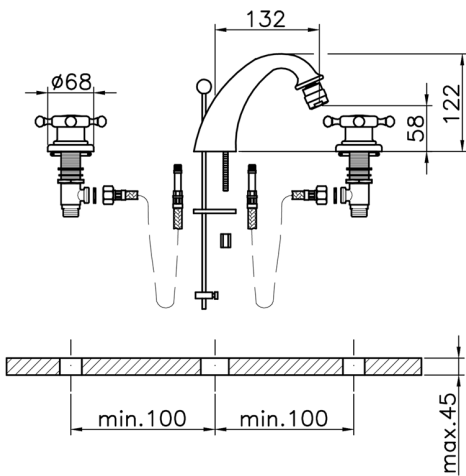

CHARACTERISTICS

2024-11-23