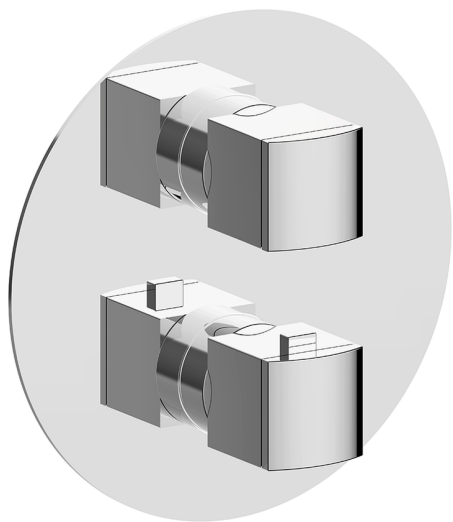

Exposed part for Thermostatic One Box Valve DADO_DD0BT030

MODEL **DD0BT030**

Exposed part for Thermostatic One Box Valve, with 1-2-3 outlet devia stop, Minimum depth of installation: 67 mm, without concealed part, for items ZB00B030-ZB00B031

AVAILABLE FINISHINGS

-  **21** 21 Chrome
-  **2B** 2B Polished Nickel
-  **2F** 2F Brushed Nickel
-  **40** 40 Matt Black
-  **4Q** 4Q Matt White

CHARACTERISTICS

Cartridge Spare Parts **24.04A.PP**
8x20 Plus P Thermostatic Valve
 Installation **Concealed**
 Required concealed parts **ZB00B031**
ZB00B030

DeviaStop

The Huber Devia Stop technology allows to adjust the water flow and to direct it to the selected output point (overhead soaker, hand shower, etc).

Thermostatic

The Huber thermostatic is your personal water manager, helping you to handle, control and save water and energy.

Exposed part for Thermostatic One Box Valve DADO_DD0BT030

DD0BT030

<https://en.huberitalia.com/exposed-part-for-thermostatic-one-box-valve-dado-dd0bt030>

One Box Universal Concealed Part ONE BOX_ZB00B031