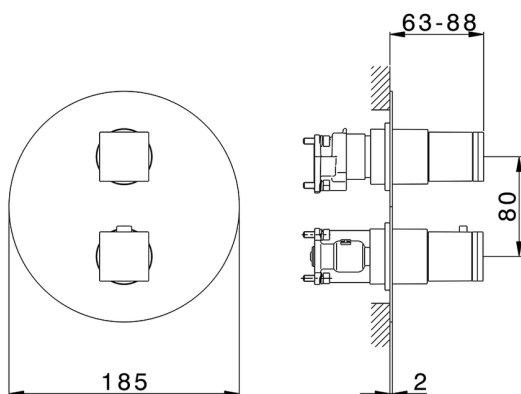

Exposed part for Thermostatic One Box Valve DADO_DD0BT030

MODEL **DD0BT030**

Exposed part for Thermostatic One Box Valve, with 1-2-3 outlet devia stop, Minimum depth of installation: 67 mm, without concealed part, for items ZB00B030-ZB00B031