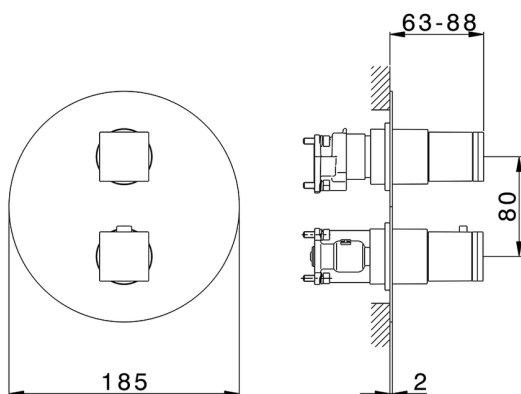

## Exposed part for Thermostatic One Box Valve DADO\_DD0BT030

MODEL **DD0BT030**

Exposed part for Thermostatic One Box Valve, with 1-2-3 outlet devia stop, Minimum depth of installation: 67 mm, without concealed part, for items ZB00B030-ZB00B031

### CHARACTERISTICS

Cartridge Spare Parts **24.04A.PP**  
**8x20 Plus P Thermostatic Valve**  
 Installation **Concealed**  
 Required concealed parts **ZB00B031**  
**ZB00B030**