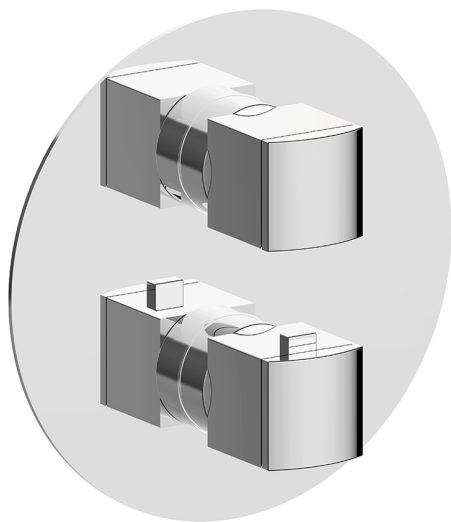

## Exposed part for Thermostatic One Box Valve DADO\_DD0BT030

MODEL **DD0BT030**

Exposed part for Thermostatic One Box Valve, with 1-2-3 outlet deviasstop, Minimum depth of installation: 67 mm, without concealed part, for items ZB00B030-ZB00B031

### CHARACTERISTICS

Cartridge Spare Parts **24.04A.PP**  
**8x20 Plus P Thermostatic Valve**  
 Installation **Concealed**  
 Required concealed parts **ZB00B031**  
**ZB00B030**

#### DeviaStop

The Huber Devia Stop technology allows to adjust the water flow and to direct it to the selected output point (overhead soaker, hand shower, etc).