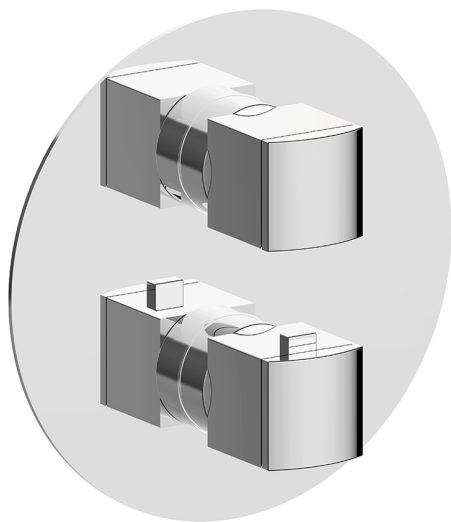

## Exposed part for Thermostatic One Box Valve DADO\_DD0BT030

MODEL **DD0BT030**

Exposed part for Thermostatic One Box Valve, with 1-2-3 outlet devia stop, Minimum depth of installation: 67 mm, without concealed part, for items ZB00B030-ZB00B031

### CHARACTERISTICS

Cartridge Spare Parts **24.04A.PP**  
**8x20 Plus P Thermostatic Valve**  
 Installation **Concealed**  
 Required concealed parts **ZB00B031**  
**ZB00B030**

#### DeviaStop

The Huber Devia Stop technology allows to adjust the water flow and to direct it to the selected output point (overhead soaker, hand shower, etc).