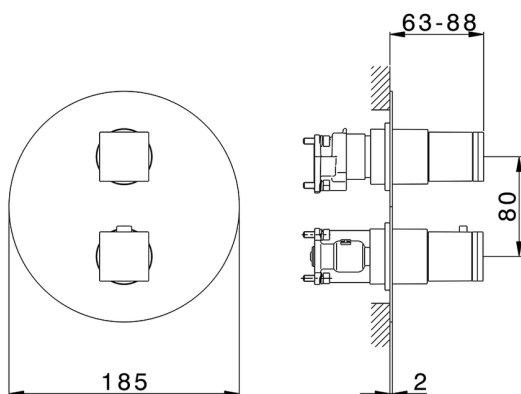

## Exposed part for Thermostatic One Box Valve DADO\_DD0BT030

MODEL **DD0BT030**

Exposed part for Thermostatic One Box Valve, with 1-2-3 outlet deviasstop, Minimum depth of installation: 67 mm, without concealed part, for items ZB00B030-ZB00B031

### CHARACTERISTICS

Cartridge Spare Parts **24.04A.PP**  
**8x20 Plus P Thermostatic Valve**  
 Installation **Concealed**  
 Required concealed parts **ZB00B031**  
**ZB00B030**