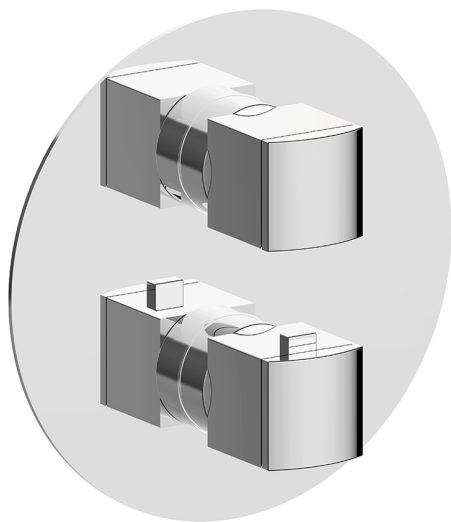

Exposed part for Thermostatic One Box Valve DADO_DD0BT030

MODEL **DD0BT030**

Exposed part for Thermostatic One Box Valve, with 1-2-3 outlet devia stop, Minimum depth of installation: 67 mm, without concealed part, for items ZB00B030-ZB00B031

AVAILABLE FINISHINGS

-  **21** 21 Chrome
-  **2B** 2B Polished Nickel
-  **2F** 2F Brushed Nickel
-  **40** 40 Matt Black
-  **4Q** 4Q Matt White

CHARACTERISTICS

Cartridge Spare Parts **24.04A.PP**
8x20 Plus P Thermostatic Valve
 Installation **Concealed**
 Required concealed parts **ZB00B031**
ZB00B030

DeviaStop

The Huber Devia Stop technology allows to adjust the water flow and to direct it to the selected output point (overhead soaker, hand shower, etc).

Thermostatic

The Huber thermostatic is your personal water manager, helping you to handle, control and save water and energy.

Exposed part for Thermostatic One Box Valve DADO_DD0BT030

DD0BT030

<https://en.huberitalia.com/exposed-part-for-thermostatic-one-box-valve-dado-dd0bt030>

One Box Universal Concealed Part ONE BOX_ZB00B031