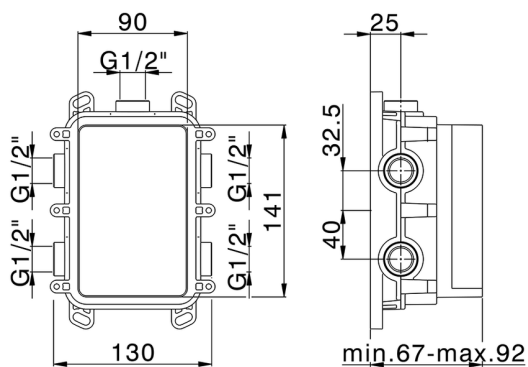

One Box Universal Concealed Part ONE BOX_ZB00B030

MODEL **ZB00B030**

One Box Universal Concealed Part, for 1 or 2 or 3 outlet thermostatic or single lever, without trim kit, without noise reducers, with sealing gasket

AVAILABLE FINISHINGS

04 04 Without finishing

CHARACTERISTICS

Concealed **1**
Installation **Concealed**

Thermostatic

The Huber thermostatic is your personal water manager, helping you to handle, control and save water and energy.

2026-04-07