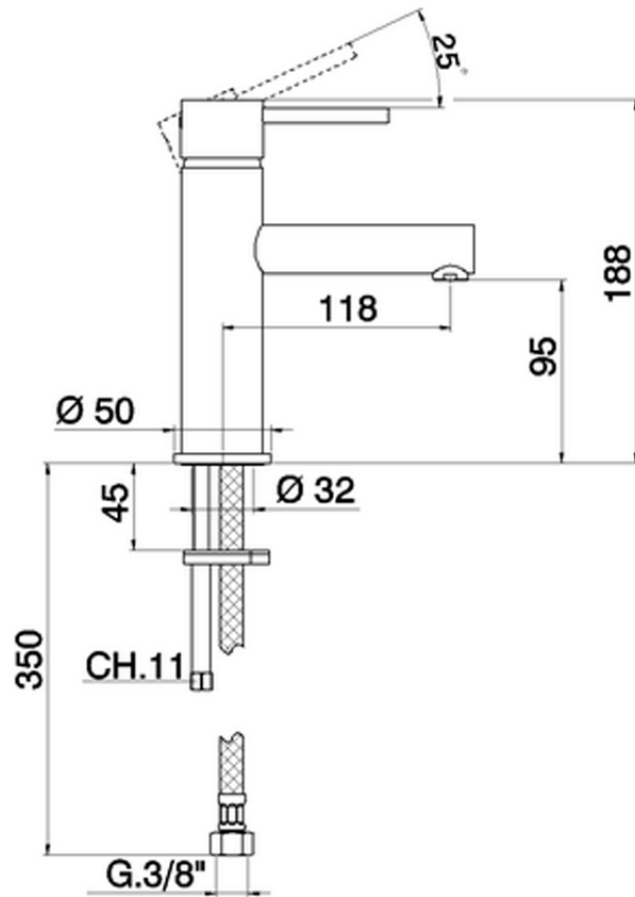

Single lever 'large' washbasin mixer TRATTO EVO_TV000500

TV000500

<https://en.huberitalia.com/single-lever-large-washbasin-mixer-tratto-evo-tv000500>

2026-06-13