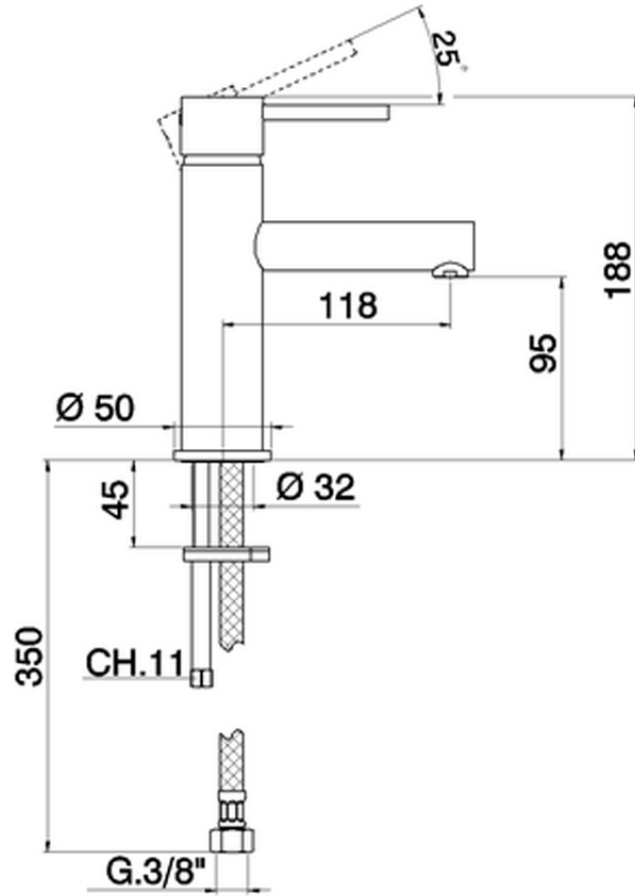

Single lever 'large' washbasin mixer TRATTO EVO_TV000500

TV000500

<https://en.huberitalia.com/single-lever-large-washbasin-mixer-tratto-evo-tv000500>

2026-04-07