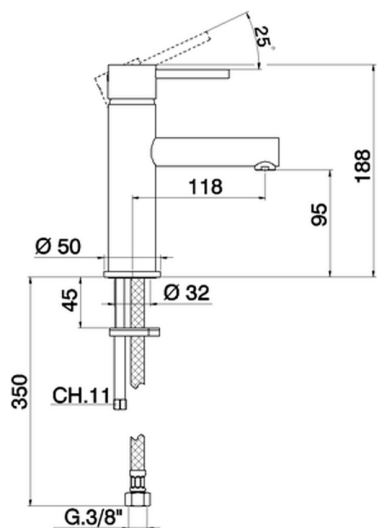

## Single lever 'large' washbasin mixer TRATTO EVO\_TV000500

MODEL **TV000500**

Single lever 'large' washbasin mixer, without waste, G.3/8" stainless steel flexible hoses

AVAILABLE FINISHINGS

CHARACTERISTICS

Cartridge Spare Parts **ZZ95435000**

**35 mm Cartridge**

### EcoStop

EcoStop feature limits water flow to approximately 50% of maximum output with one point of resistance on setting. Push slightly past the middle stop only when full water output is required. This will save water up to 50%.