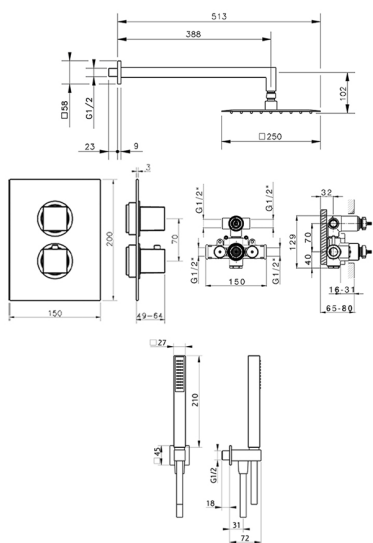

Concealed thermostatic shower mixer NUOVA EGO_NE0KT010

MODEL **NE0KT010**

Concealed thermostatic shower mixer, 1/2" Concealed Thermostatic Mixer, 2-outlet devia stop cartridge, wall mounted handshower bracket with wall elbow, 400 mm shower arm, 250x250 mm INOX square showerhead 2 mm thick, ABS 27x27mm one spray minimalist square handshower, 1/2" wall elbow, 150 cm smooth SILVERFLEX Flexible Hose

AVAILABLE FINISHINGS

-  **21** 21 Chrome
-  **2F** 2F Brushed Nickel
-  **40** 40 Matt Black
-  **4Q** 4Q Matt White

CHARACTERISTICS

Cartridge Spare Parts **24.04A.PP**
8x20 Plus P Thermostatic Valve
 Installation **Concealed**