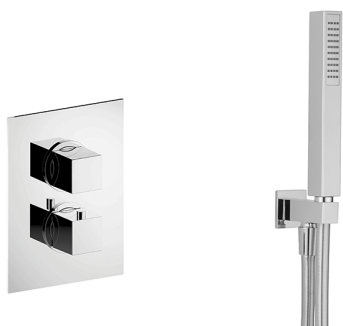

## Concealed thermostatic shower mixer NUOVA EGO\_NE0KT010

MODEL **NE0KT010**

Concealed thermostatic shower mixer, 1/2" Concealed Thermostatic Mixer, 2-outlet devia stop cartridge, wall mounted handshower bracket with wall elbow, 400 mm shower arm, 250x250 mm INOX square showerhead 2 mm thick, ABS 27x27mm one spray minimalist square handshower, 1/2" wall elbow, 150 cm smooth SILVERFLEX Flexible Hose

### CHARACTERISTICS

Cartridge Spare Parts **24.04A.PP**

**8x20 Plus P Thermostatic Valve**

Installation **Concealed**

#### DeviaStop

The Huber Devia Stop technology allows to adjust the water flow and to direct it to the selected output point (overhead soaker, hand shower, etc).