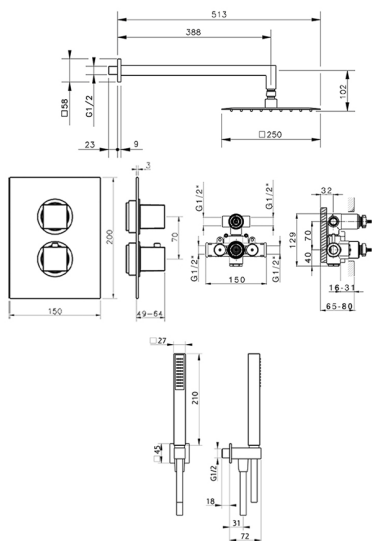

## Concealed thermostatic shower mixer NUOVA EGO\_NE0KT010

MODEL **NE0KT010**

Concealed thermostatic shower mixer, 1/2" Concealed Thermostatic Mixer, 2-outlet devia stop cartridge, wall mounted handshower bracket with wall elbow, 400 mm shower arm, 250x250 mm INOX square showerhead 2 mm thick, ABS 27x27mm one spray minimalist square handshower, 1/2" wall elbow, 150 cm smooth SILVERFLEX Flexible Hose

### CHARACTERISTICS

Cartridge Spare Parts **24.04A.PP**

**8x20 Plus P Thermostatic Valve**

Installation **Concealed**

### DeviaStop

The Huber Devia Stop technology allows to adjust the water flow and to direct it to the selected output point (overhead soaker, hand shower, etc).