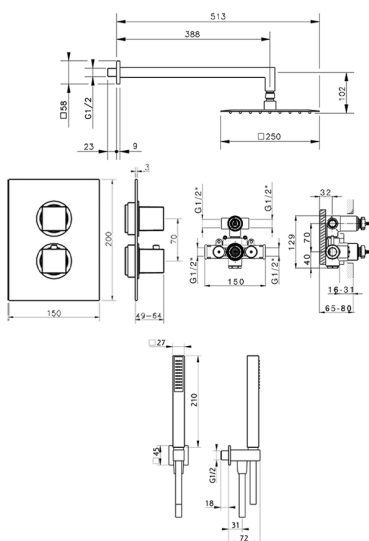

## Concealed thermostatic shower mixer NUOVA EGO\_NE0KT010

MODEL **NE0KT010**

Concealed thermostatic shower mixer, 1/2" Concealed Thermostatic Mixer, 2-outlet devia stop cartridge, wall mounted handshower bracket with wall elbow, 400 mm shower arm, 250x250 mm INOX square showerhead 2 mm thick, ABS 27x27mm one spray minimalist square handshower, 1/2" wall elbow, 150 cm smooth SILVERFLEX Flexible Hose

### CHARACTERISTICS

Cartridge Spare Parts **24.04A.PP**

**8x20 Plus P Thermostatic Valve**

Installation **Concealed**