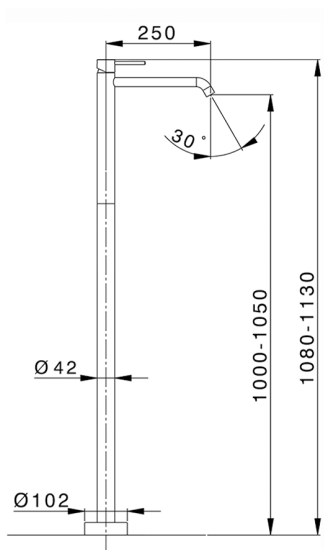

Exposed part for single basin on the floor M32_MT014510

MODEL **MT014510**

Exposed part for single basin on the floor, without concealed part, for item ZB004510

AVAILABLE FINISHINGS

-  **21** 21 Chrome
-  **26** 26 Old Copper
-  **2F** 2F Brushed Nickel
-  **2W** 2W Brushed Gold
-  **40** 40 Matt Black
-  **4Q** 4Q Matt White

CHARACTERISTICS

Cartridge Spare Parts **ZZ99672000**

35 mm Cartridge

Installation **Concealed**

Required concealed parts **ZB004510**

EcoStop

EcoStop feature limits water flow to approximately 50% of maximum output with one point of resistance on setting. Push slightly past the middle stop only when full water output is required. This will save water up to 50%.

Concealed part single lever free-standing CONCEALED_ZB004510

MODEL **ZB004510**

Floor mounted concealed part, for free-standing mixer

AVAILABLE FINISHINGS

 **04** 04 Without finishing

CHARACTERISTICS

Installation	Concealed
Concealed	1