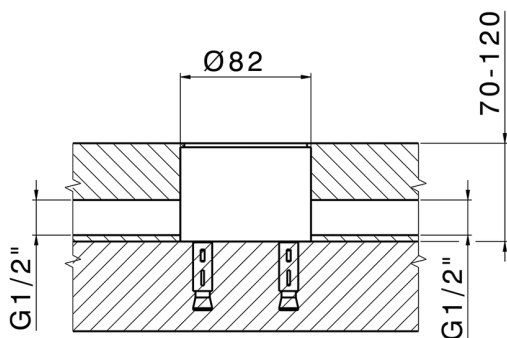

Exposed part for single basin on the floor M32_MT014510

MODEL **MT014510**

Exposed part for single basin on the floor, without concealed part, for item ZB004510

AVAILABLE FINISHINGS

-  **21** 21 Chrome
-  **26** 26 Old Copper
-  **2F** 2F Brushed Nickel
-  **2W** 2W Brushed Gold
-  **40** 40 Matt Black
-  **4Q** 4Q Matt White

CHARACTERISTICS

Cartridge Spare Parts **ZZ99672000**

35 mm Cartridge

Installation **Concealed**

Required concealed parts **ZB004510**

EcoStop

EcoStop feature limits water flow to approximately 50% of maximum output with one point of resistance on setting. Push slightly past the middle stop only when full water output is required. This will save water up to 50%.

Concealed part single lever free-standing CONCEALED_ZB004510

MODEL **ZB004510**

Floor mounted concealed part, for free-standing mixer

AVAILABLE FINISHINGS

 **04** 04 Without finishing

CHARACTERISTICS

Installation	Concealed
Concealed	1