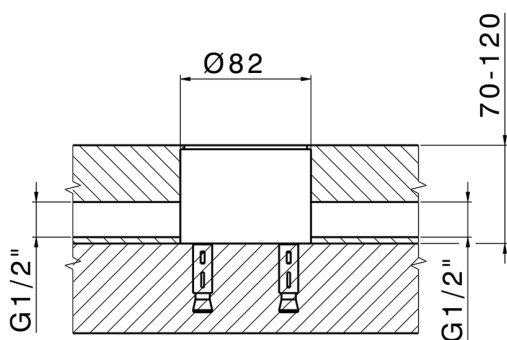

**Concealed part single lever free-standing CONCEALED\_ZB004510**

MODEL **ZB004510**

Floor mounted concealed part, for free-standing mixer

AVAILABLE FINISHINGS

 **04** 04 Without finishing

CHARACTERISTICS

Installation	<b>Concealed</b>
Concealed	<b>1</b>