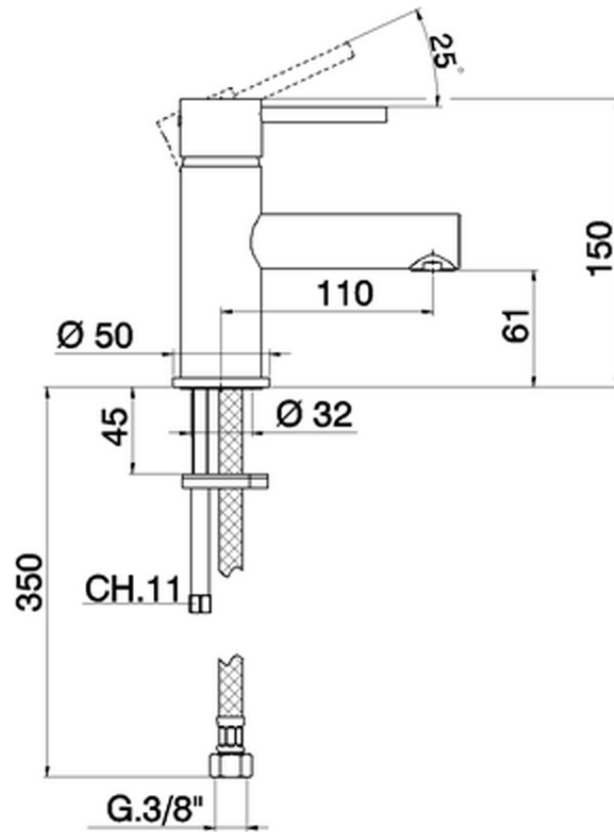

Single lever washbasin mixer TRATTO EVO_TV000540

TV000540

<https://en.huberitalia.com/single-lever-washbasin-mixer-tratto-evo-tv000540>

2024-12-18