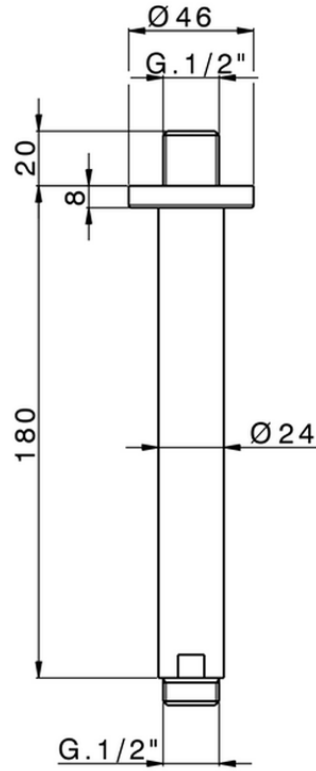

Ceiling shower arm SHOWER_SS013250

SS013250

<https://en.huberitalia.com/ceiling-shower-arm-shower-ss013250>

2024-11-15