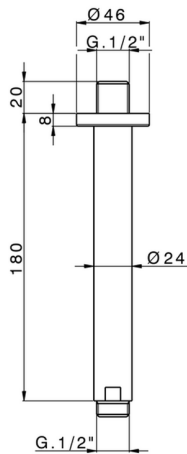

Ceiling shower arm SHOWER_SS013250

MODEL **SS013250**

Ceiling shower arm, L.180 mm D.24 mm, Brass

AVAILABLE FINISHINGS

- **21** 21 Chrome
- **2F** 2F Brushed Nickel
- **2W** 2W Brushed Gold
- **40** 40 Matt Black
- **4Q** 4Q Matt White

CHARACTERISTICS

2024-11-15