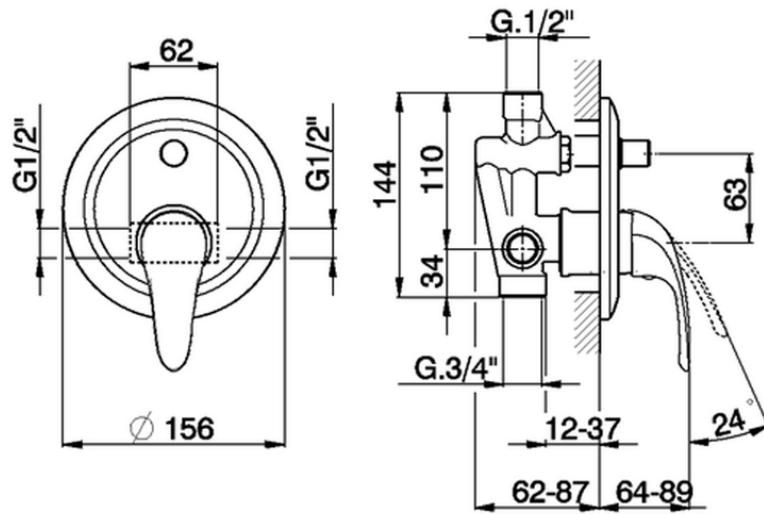

Concealed single lever bath-shower valve NORMA_NM000210

NM000210

<https://en.huberitalia.com/concealed-single-lever-bath-shower-valve-norma-nm000210>

2025-04-07