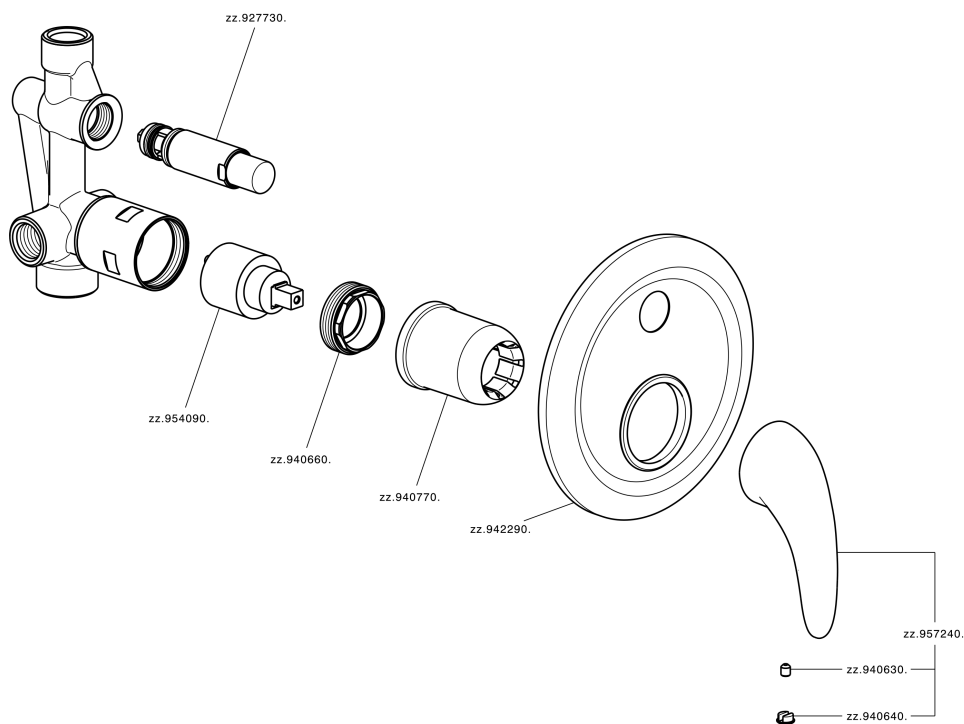

## Concealed single lever bath-shower valve NORMA\_NM000210

NM000210

<https://en.huberitalia.com/concealed-single-lever-bath-shower-valve-norma-nm000210>

2025-04-08