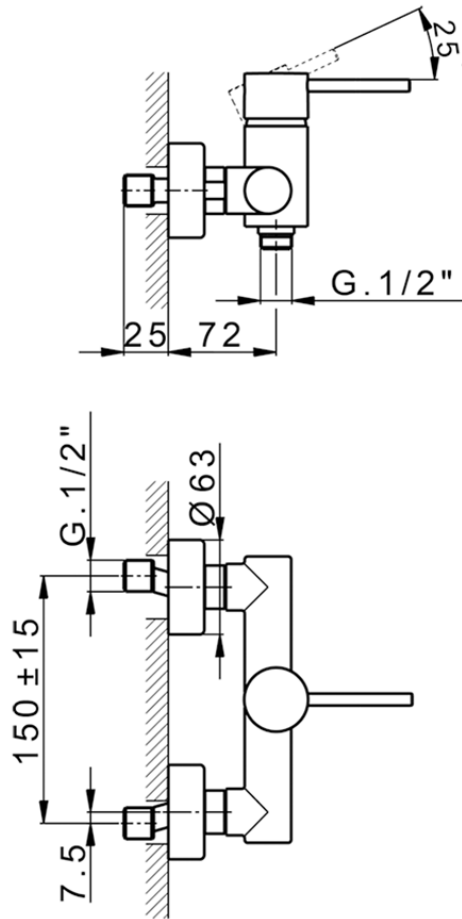

Single lever shower mixer NUOVA KIRUNA_K2000440

K2000440

<https://en.huberitalia.com/single-lever-shower-mixer-nuova-kiruna-k2000440>

2025-04-25