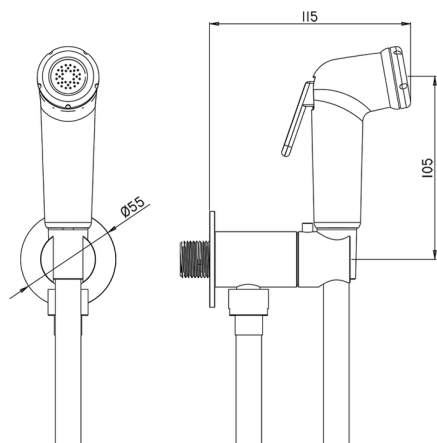

Hygienic Shower Set COMMUNITY_BC007925

MODEL **BC007925**

Hygienic Shower Set, round wall bracket, single water opening, one-spray ABS Handshower, 120 cm PVC flexible hose

AVAILABLE FINISHINGS

CHARACTERISTICS

Bidet handshower

2024-11-23