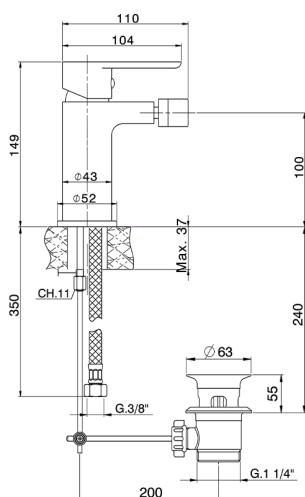

Single lever bidet mixer EnergySave SATURNO_SN000555

MODEL **SN000555**

Single lever bidet mixer EnergySave, with automatic 1"1/4 automatic pop-up waste, G.3/8" stainless steel flexible hoses

AVAILABLE FINISHINGS

CHARACTERISTICS

Cartridge Spare Parts **ZZ9B899000**

35 mm Cartridge

EnergySave

Thanks to the EnergySave device, only cold water will be drawn if the lever is operated in the central position, so that the water heater will not be engaged and no hot water wasted, leading to considerable savings in energy and costs. The temperature can be adjusted by rotating the lever to the left, until the desired temperature is reached.

Single lever bidet mixer EnergySave SATURNO_SN000555

SN000555

<https://en.huberitalia.com/single-lever-bidet-mixer-energysave-saturno-sn000555>

2024-12-22