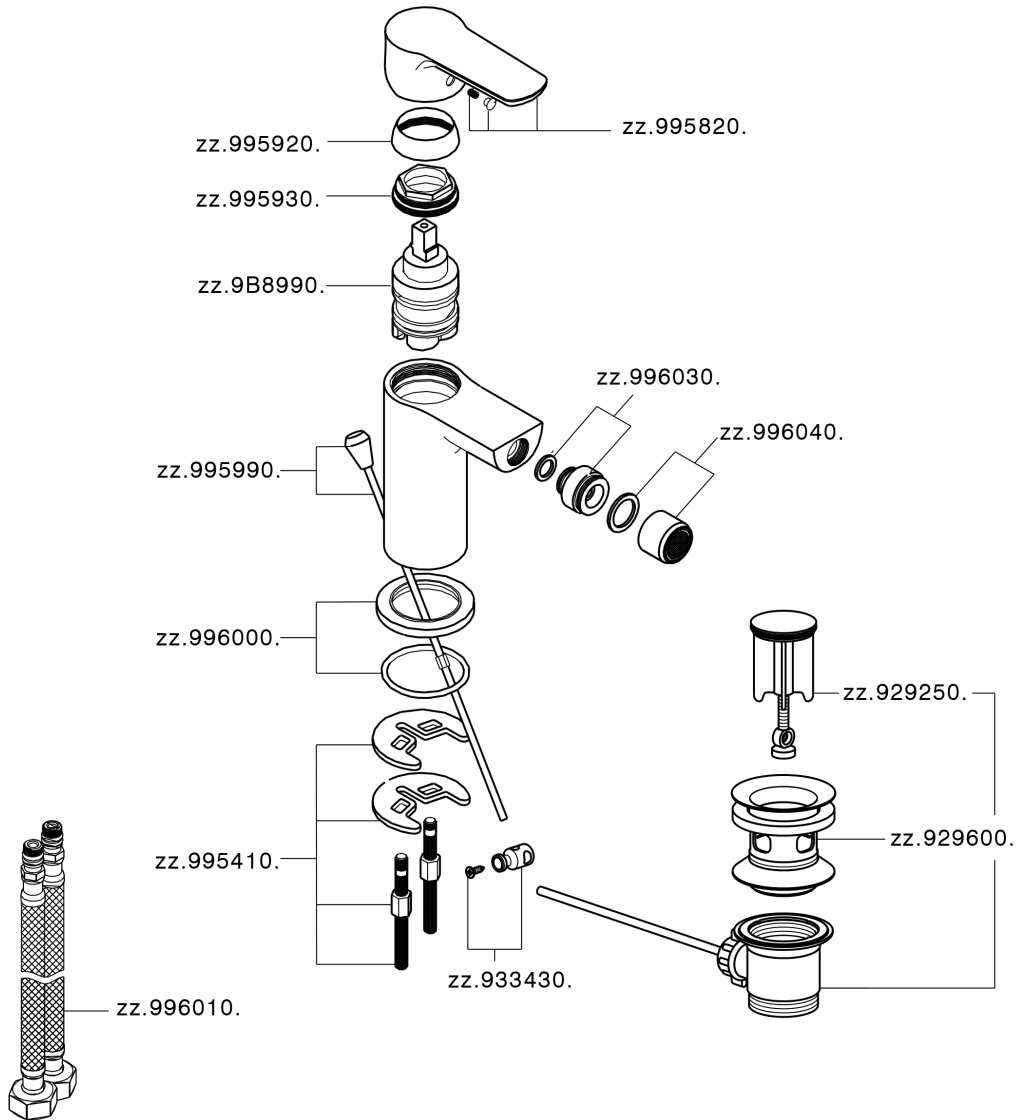

Single lever bidet mixer EnergySave SATURNO_SN000555

MODEL **SN000555**

Single lever bidet mixer EnergySave, with automatic 1"1/4 automatic pop-up waste, G.3/8" stainless steel flexible hoses

AVAILABLE FINISHINGS

CHARACTERISTICS

Cartridge Spare Parts **ZZ9B899000**

35 mm Cartridge

EnergySave

Thanks to the EnergySave device, only cold water will be drawn if the lever is operated in the central position, so that the water heater will not be engaged and no hot water wasted, leading to considerable savings in energy and costs. The temperature can be adjusted by rotating the lever to the left, until the desired temperature is reached.

Single lever bidet mixer EnergySave SATURNO_SN000555

SN000555

<https://en.huberitalia.com/single-lever-bidet-mixer-energysave-saturno-sn000555>

2024-12-22