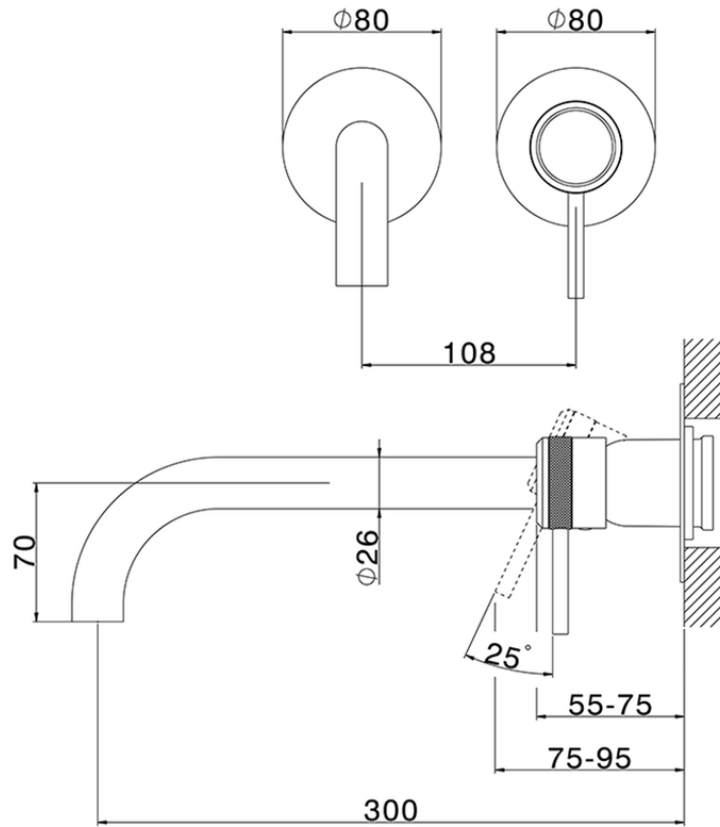

## Exposed part for single lever washbasin valve CHRONOS\_CR00551F

CR00551F

<https://en.huberitalia.com/exposed-part-for-single-lever-washbasin-valve-chronos-cr00551f>

2024-10-22