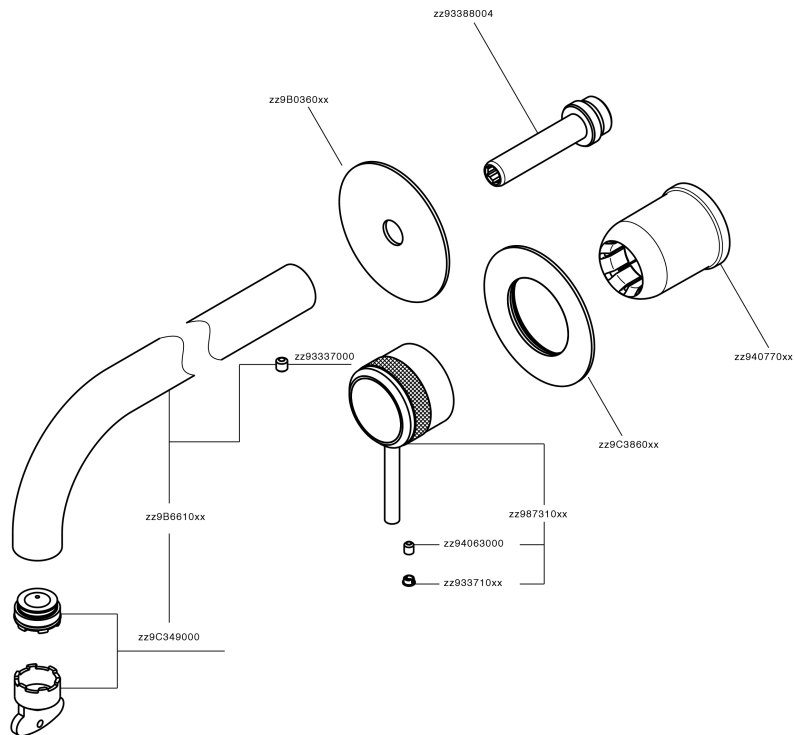

Exposed part for single lever washbasin valve CHRONOS_CR00551F

CR00551F

<https://en.huberitalia.com/exposed-part-for-single-lever-washbasin-valve-chronos-cr00551f>

2024-10-22