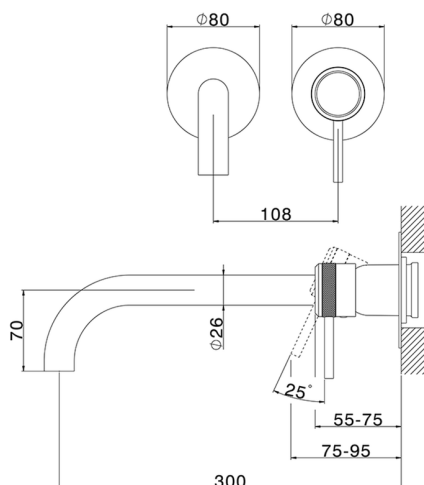

## Exposed part for single lever washbasin valve CHRONOS\_CR00551F

MODEL **CR00551F**

Exposed part for single lever washbasin valve, without concealed part, spout L.300 mm, for item Easy-Box ZB002450 and art. ZB025510

### CHARACTERISTICS

Installation **Concealed**  
 Required concealed parts **ZB025510**

## Exposed part for single lever washbasin valve CHRONOS\_CR00551F

CR00551F

<https://en.huberitalia.com/exposed-part-for-single-lever-washbasin-valve-chronos-cr00551f>

2024-10-22