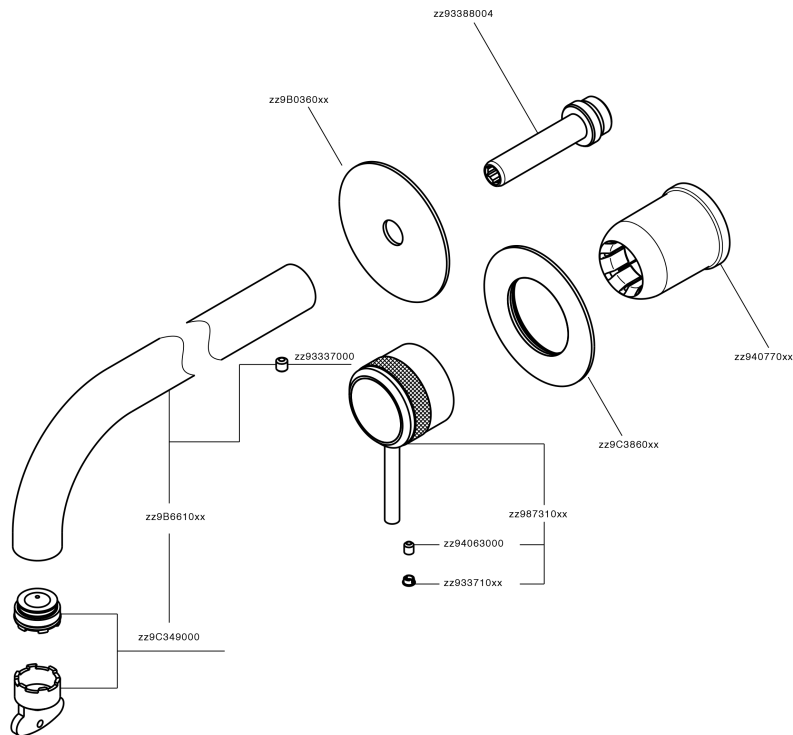

## Exposed part for single lever washbasin valve CHRONOS\_CR00551F

MODEL **CR00551F**

Exposed part for single lever washbasin valve, without concealed part, spout L.300 mm, for item Easy-Box ZB002450 and art. ZB025510

### CHARACTERISTICS

Installation **Concealed**  
 Required concealed parts **ZB025510**

## Exposed part for single lever washbasin valve CHRONOS\_CR00551F

CR00551F

<https://en.huberitalia.com/exposed-part-for-single-lever-washbasin-valve-chronos-cr00551f>

2024-10-22