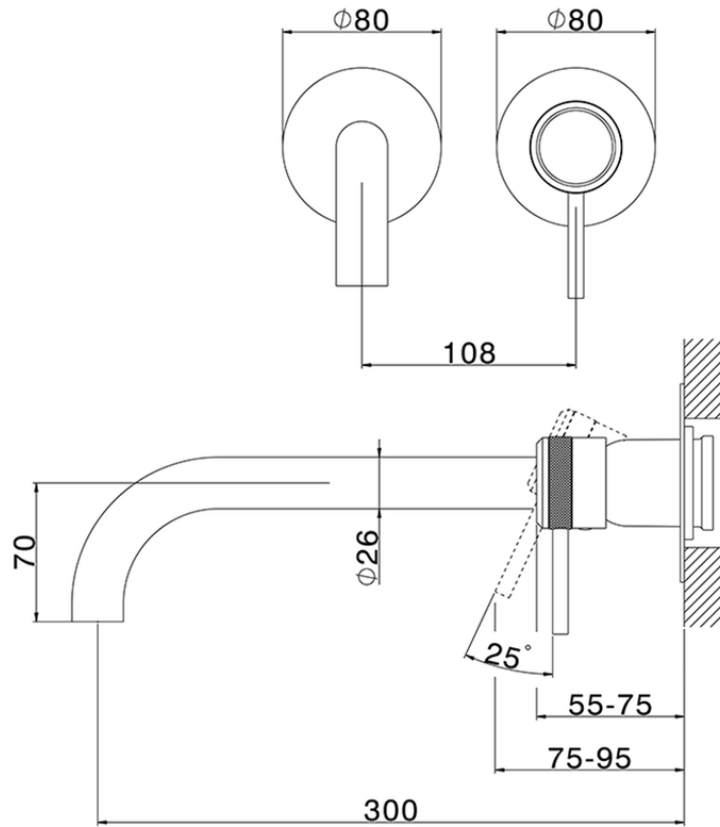

Exposed part for single lever washbasin valve CHRONOS_CR00551F

CR00551F

<https://en.huberitalia.com/exposed-part-for-single-lever-washbasin-valve-chronos-cr00551f>

2024-10-22