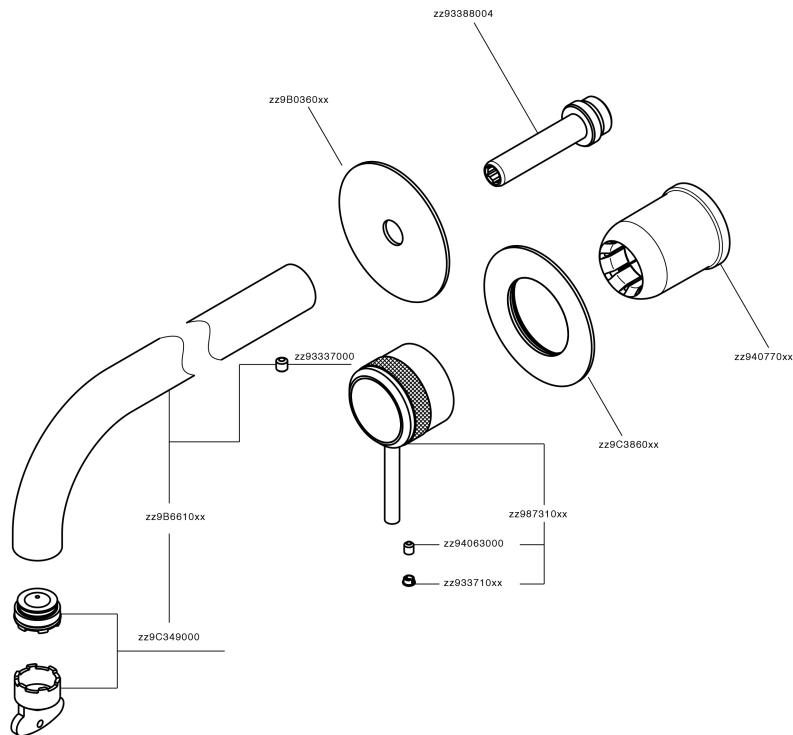

## Exposed part for single lever washbasin valve CHRONOS\_CR00551F

CR00551F

<https://en.huberitalia.com/exposed-part-for-single-lever-washbasin-valve-chronos-cr00551f>

2024-10-22