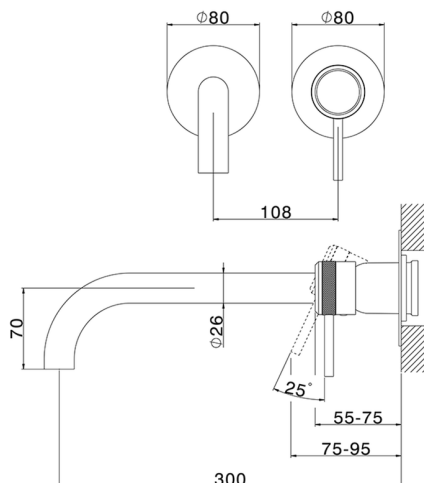

## Exposed part for single lever washbasin valve CHRONOS\_CR00551F

MODEL **CR00551F**

Exposed part for single lever washbasin valve, without concealed part, spout L.300 mm, for item Easy-Box ZB002450 and art. ZB025510

### CHARACTERISTICS

Installation **Concealed**  
 Required concealed parts **ZB025510**

## Exposed part for single lever washbasin valve CHRONOS\_CR00551F

CR00551F

<https://en.huberitalia.com/exposed-part-for-single-lever-washbasin-valve-chronos-cr00551f>

2024-10-22