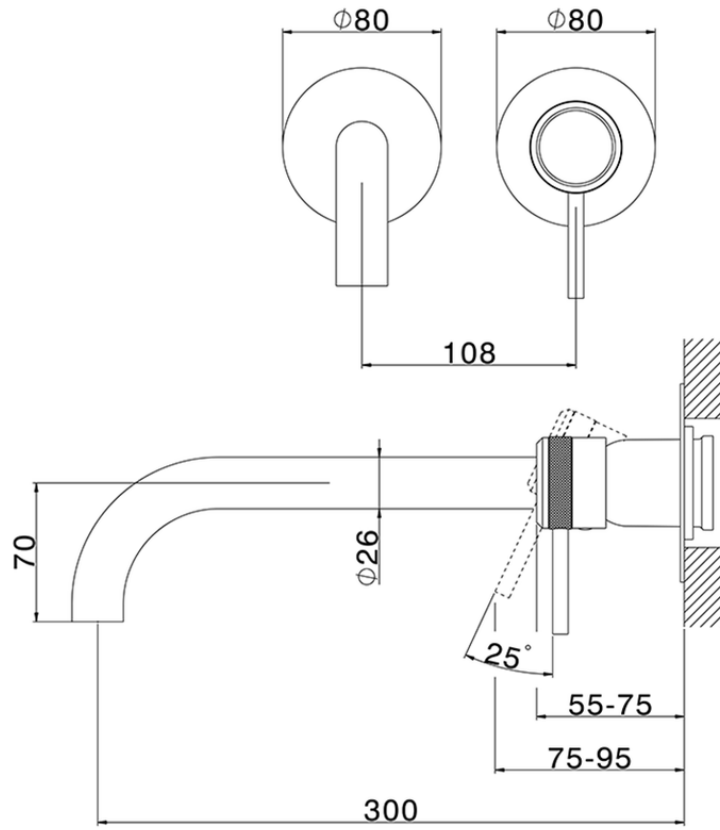

Exposed part for single lever washbasin valve CHRONOS_CR00551F

CR00551F

<https://en.huberitalia.com/exposed-part-for-single-lever-washbasin-valve-chronos-cr00551f>

2024-10-22