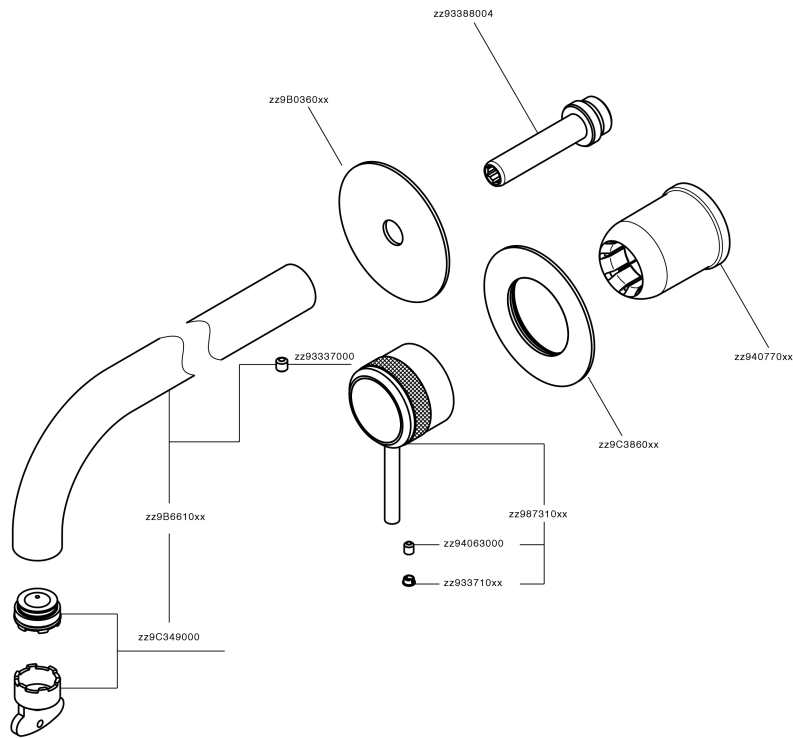

Exposed part for single lever washbasin valve CHRONOS_CR00551F

CR00551F

<https://en.huberitalia.com/exposed-part-for-single-lever-washbasin-valve-chronos-cr00551f>

2024-10-22