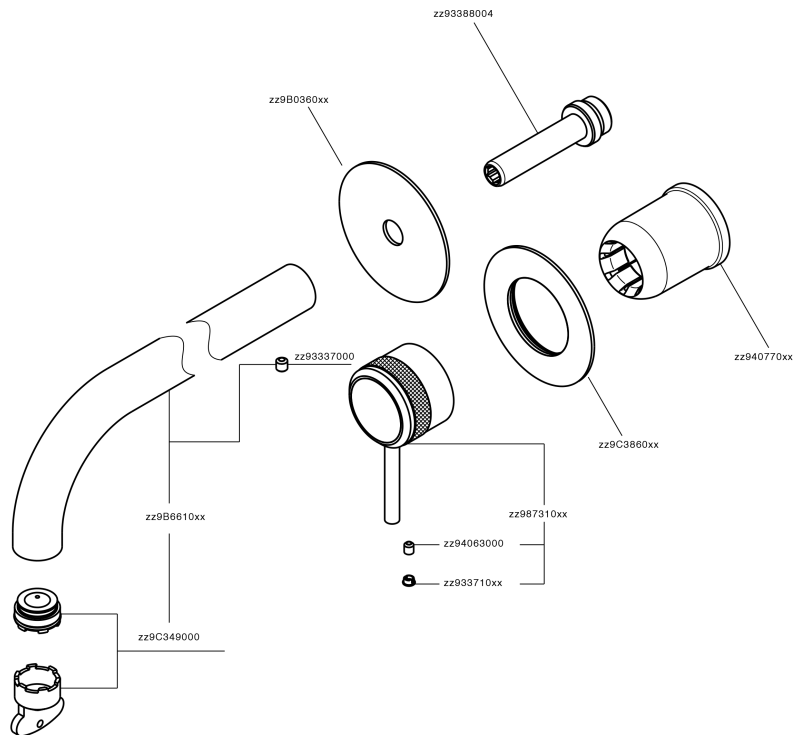

Exposed part for single lever washbasin valve CHRONOS_CR00551F

MODEL **CR00551F**

Exposed part for single lever washbasin valve, without concealed part, spout L.300 mm, for item Easy-Box ZB002450 and art. ZB025510

AVAILABLE FINISHINGS

-  **21** 21 Chrome
-  **2F** 2F Brushed Nickel
-  **2Q** 2Q Black Titanium

CHARACTERISTICS

Installation **Concealed**
 Required concealed parts **ZB025510**

Exposed part for single lever washbasin valve CHRONOS_CR00551F

CR00551F

<https://en.huberitalia.com/exposed-part-for-single-lever-washbasin-valve-chronos-cr00551f>

2024-10-22