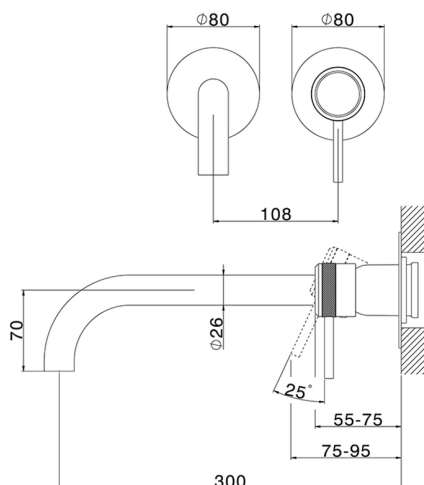

Exposed part for single lever washbasin valve CHRONOS_CR00551F

MODEL **CR00551F**

Exposed part for single lever washbasin valve, without concealed part, spout L.300 mm, for item Easy-Box ZB002450 and art. ZB025510

AVAILABLE FINISHINGS

-  **21** 21 Chrome
-  **2F** 2F Brushed Nickel
-  **2Q** 2Q Black Titanium

CHARACTERISTICS

Installation **Concealed**
 Required concealed parts **ZB025510**

Exposed part for single lever washbasin valve CHRONOS_CR00551F

CR00551F

<https://en.huberitalia.com/exposed-part-for-single-lever-washbasin-valve-chronos-cr00551f>

2024-10-22