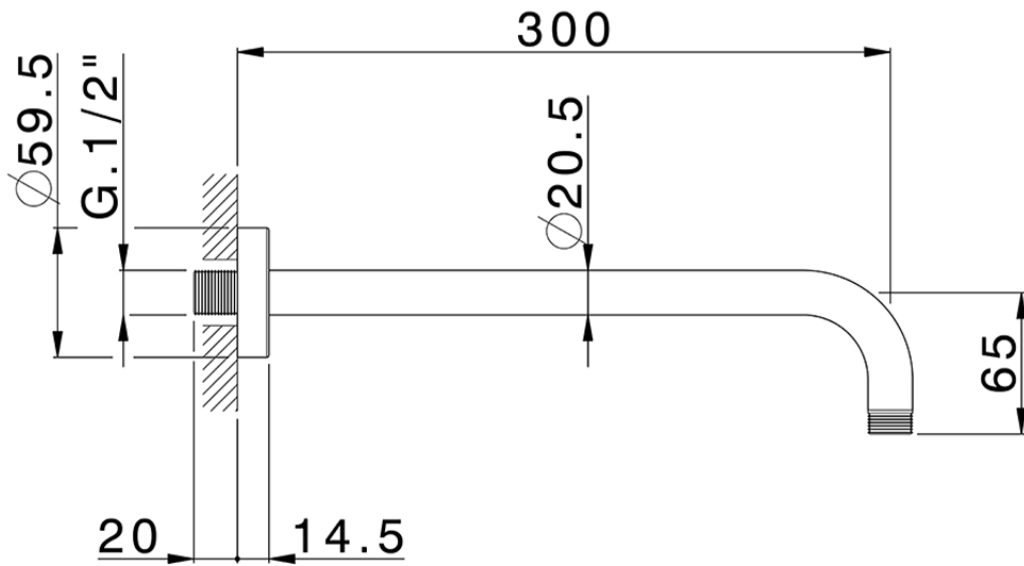

Shower arm SHOWER_SS013840

SS013840

<https://en.huberitalia.com/shower-arm-shower-ss013840>

2024-12-19