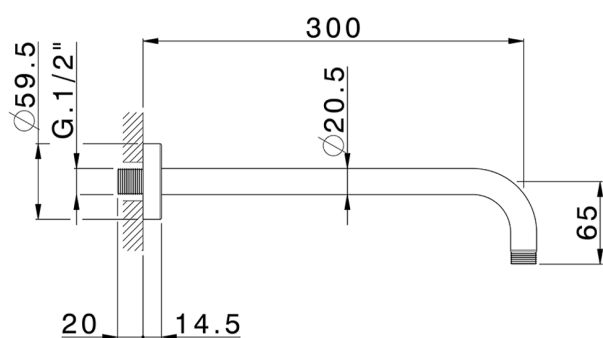

Shower arm SHOWER_SS013840

MODEL **SS013840**

Shower arm, 300 mm length D.20,5, stainless steel made

AVAILABLE FINISHINGS

CHARACTERISTICS

2024-12-18