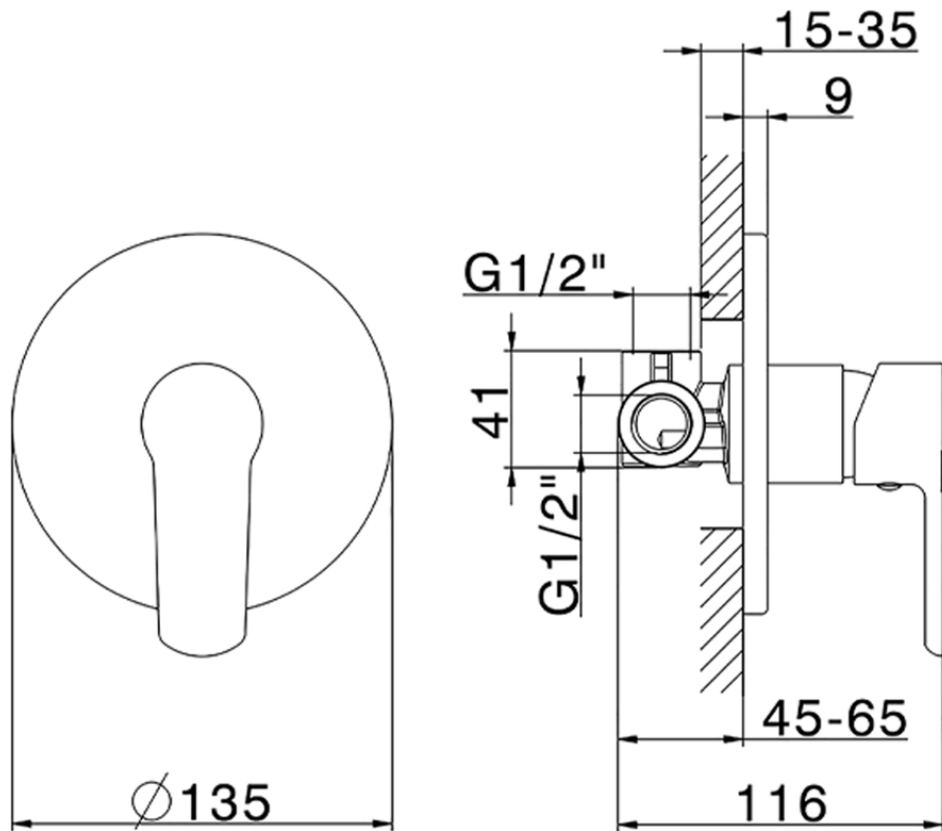

Concealed single lever shower valve SATURNO_SN000304

SN000304

<https://en.huberitalia.com/concealed-single-lever-shower-valve-saturno-sn000304>

2026-04-27