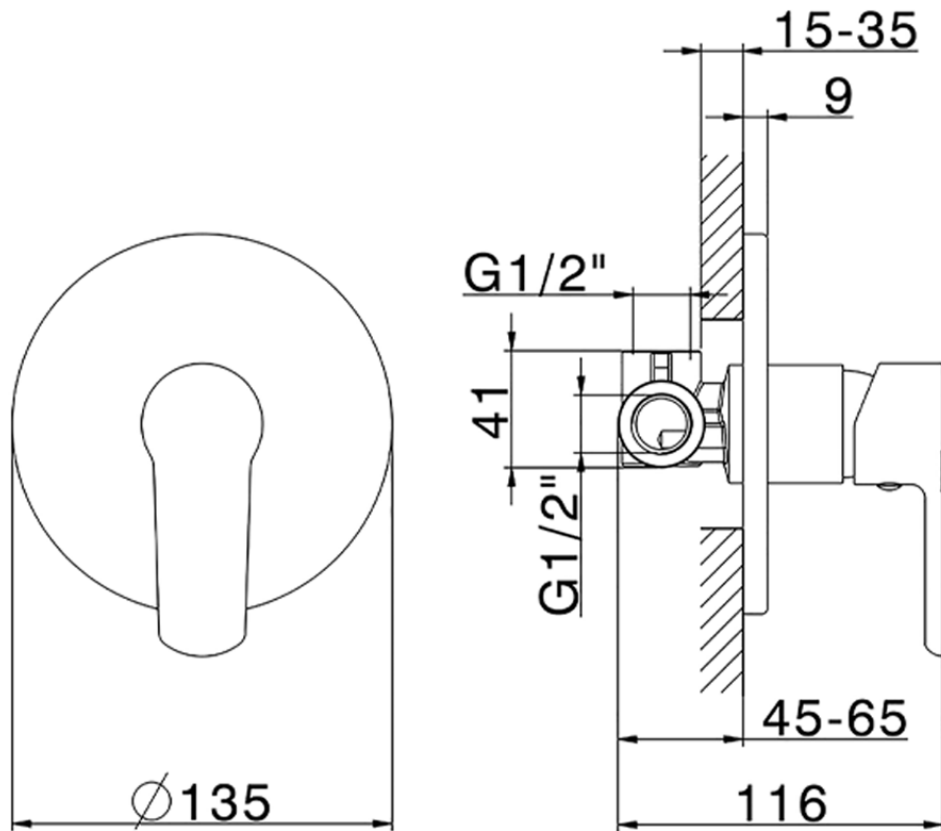

## Concealed single lever shower valve SATURNO\_SN000304

SN000304

<https://en.huberitalia.com/concealed-single-lever-shower-valve-saturno-sn000304>

2026-04-06