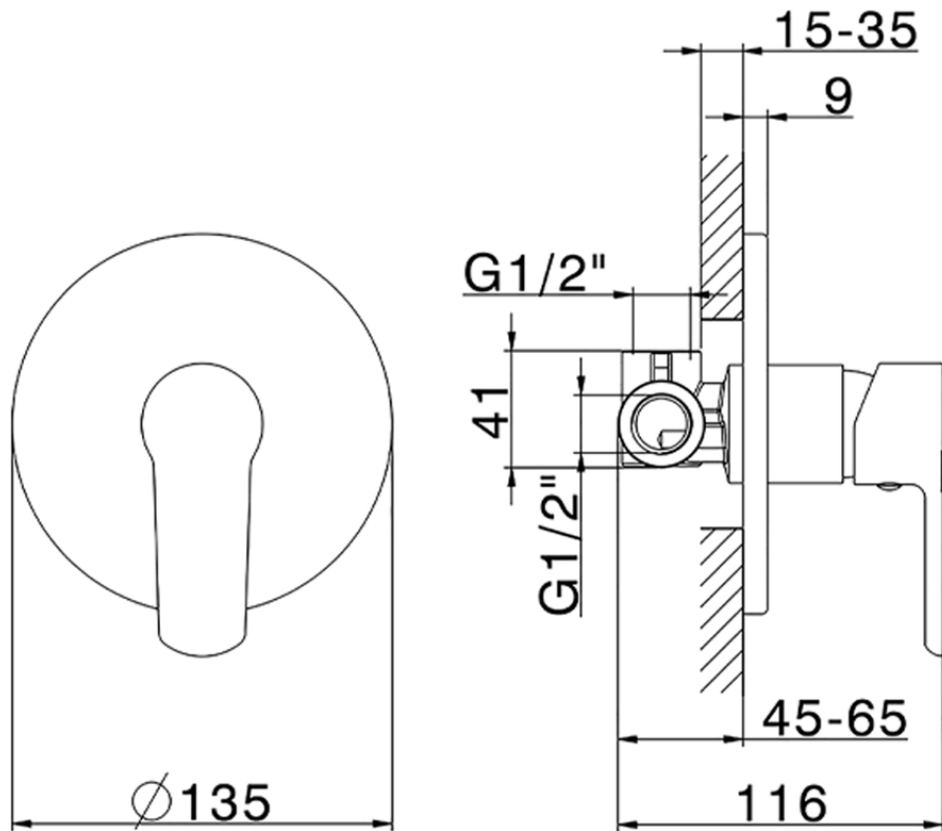

Concealed single lever shower valve SATURNO_SN000304

SN000304

<https://en.huberitalia.com/concealed-single-lever-shower-valve-saturno-sn000304>

2026-06-27